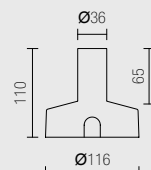

ACCESSOIRES / ACCESSORIES

Boîtier d'enc 548/40 p. 296
Outer casing 548/80 page 296

Ballasts p. 262-263
Drivers page 262-263

CODES DE BASE /
BASE CODES

FAISCEAU LUMINEUX /
LIGHT BEAM

VERRE / GLASS

COULEUR LED / LED COLOR

PUISSANCE / POWER

L502.
L504.

■ 15 15°
■ 25 25°
■ 35 35°

■ T Transparent / Transparent
■ S Sablé / Sandblasted
■ B Blanc / White

■ BN 4000°K
■ BC 3000°K
■ CC 2700°K
■ BL Bleu / Blue
■ VE Vert / Green
■ RO Rouge / Red

■ 3 3x1W - 350mA - 423 lm
■ 5 3x2W - 500mA - 528 lm

Exemple de codification : Article DARDO 2 + Faisceau lumineux étroit 15° + Verre transparent + Couleur led 3000°K + Puissance 3x1W 350mA = Code : L502.15TBC3

Example of codification: Product DARDO 2 + Light beam 15° + Glass transparent + Led color 3000°K + Power 3X1W 350mA = Code: L502.15TBC3