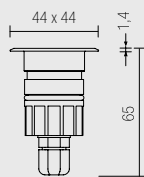

- *Outercasing assembly.*
- *Choice of secondary optic.*
- *Power supply: 350/500mA*
- *Cable: cm. 50*

CONNECT IN SERIES

DIMENSIONS / DIMENSIONS

L502.

Ø32 sans boîtier d'enc
Ø32 without outer casing

L504.

Ø32 sans boîtier d'enc
Ø32 without outer casing