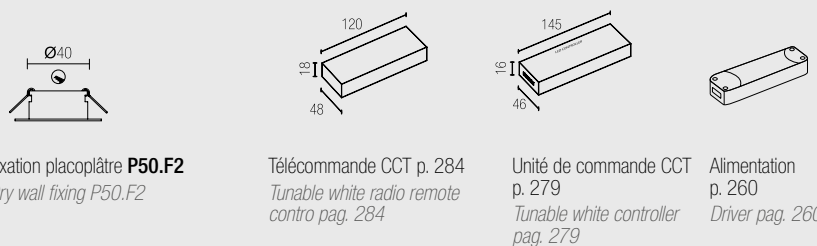

- Grande variété des finitions, des optiques secondaires et des dimensions.
- Le système de fixation, le système de contrôle et l'alimentation sont inclus dans la confection.
- Alimentation: 230V
- Câble: 50cm.

Aluminium ceiling D.70mm cylinder with tunable white COB LED. It is suitable as main lighting for wide residential areas and retails. It can be installed on indoor locations with hidden insert. Modern and elegant line.

- *Wide range of finishings, of secondary optics and dimensions.*
- *Fixing system, control system and power supply included.*
- *Power supply: 350V*
- *Cable: cm. 50*

DIMENSIONS / DIMENSIONS

ACCESSOIRES / ACCESSORIES

CODES DE BASE / BASE CODES

P70CCT.

DIMENSIONS / DIMENSION

B H 180 mm
C H 290 mm
D H 470 mm
E H 760 mm

FINITIONS / FINISHINGS

- 1 Blanc / White
- 2 Noir / Black
- 5 Aluminium brillant
Bright aluminum
- 7 Aluminium brossé
Satin aluminum