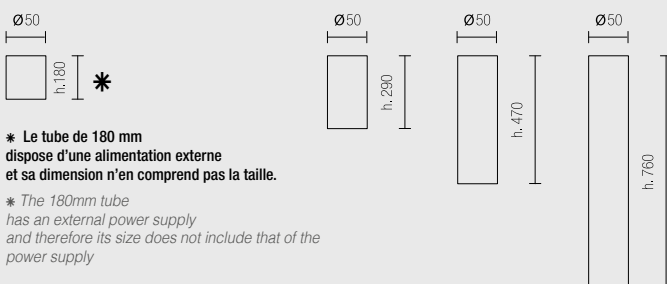

- Grande variété des finitions, des optiques secondaires et des dimensions.
- Système de fixation inclus dans l'emballage.
- Alimentation: 220Vca
- Câble: 50cm.

*Aluminium ceiling D.50 mm cylinder with COB LED.
It is suitable as main lighting for wide residential areas and retail.
It can be installed on indoor locations with hidden insert.
Modern and elegant line.*

- *Wide range of finishings, of secondary optics and dimensions.*
- *Power supply: 220Vac*
- *Cable: cm. 50*

DIMENSIONS / DIMENSIONS

ACCESSOIRES / ACCESSORIES

Fixation placoplatre **P50.F2**
Dry wall fixing P50.F2

CODES DE BASE / BASE CODES	DIMENSIONS / DIMENSION	FINITIONS / FINISHINGS	FAISCEAU LUMINEUX / LIGHT BEAM	COULEUR LED / LED COLOUR	PUISSANCE / POWER
P50.	B H 180 mm	<input type="checkbox"/> 1 Blanc / White	<input type="checkbox"/> 18 18°	<input type="checkbox"/> BN 4000°K	9W- 220Vca - 983 lm CRI>90
	C H 290 mm	<input type="checkbox"/> 2 Noir / Black	<input type="checkbox"/> 28 28°	<input type="checkbox"/> BC 3000°K	
	D H 470 mm	<input type="checkbox"/> 5 Aluminium brillant Bright aluminum	<input type="checkbox"/> 47 47°	<input type="checkbox"/> CC 2700°K	
	E H 760 mm	<input type="checkbox"/> 7 Aluminium brossé Satin aluminum			

Exemple de codification: Article CND P50 + Dimension H470 + Finition blanc + Faisceau lumineux 47° + Couleur led 4000°K = Code : **P50.D147BN**
Example of codification: Product CND P50 + Dimensions H470 + Finsihing white + Light beam 47° + Led color 4000°K = Code: P50.D147BN