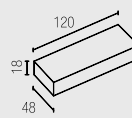

- *Wide range of finishings, of secondary optics and dimensions.*
- *Power supply: 350mA*
- *Cable: cm. 50*

DIMENSIONS / DIMENSIONS

ACCESSOIRES / ACCESSORIES

Fixation placoplâtre **P50.F2**
Dry wall fixing *P50.F2*

FINITIONS / FINISHINGS

FAISCEAU LUMINEUX / LIGHT BEAM

COULEUR LED / LED COLOUR

PUISSANCE / POWER

P50CCT.

B H 180 mm
C H 290 mm
D H 470 mm
E H 760 mm

- 1 Blanc / White
- 2 Noir / Black
- 5 Aluminium brillant
Bright aluminum
- 7 Aluminium brossé
Satin aluminum

18 18°
28 28°
47 47°

CCT 2700°K - 5000°K

350mA - 13W IRC>90
715 lm moyens.

Article CND P50CCT + Dimension H470 + Finition blanc + Faisceau lumineux 47° + Couleur LED CCT + Puissance 350mA = Code : **P50-CCT.D147CCT**
Product CND P50CCT + Dimension H470 + Finishing white + Light beam + Led color + Power 350mA = Code P50-CCT.D147CCT