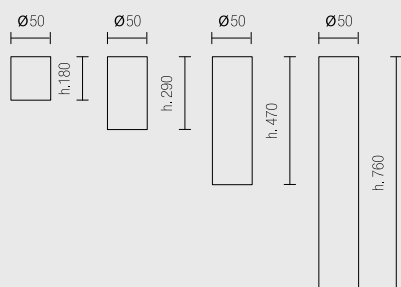

- Grande variété des finitions, des optiques secondaires et des dimensions.
- Alimentation: 350mA
- Câble : 50cm.

Aluminium ceiling D.50mm cylinder with tunable white COB LED. It is suitable as main lighting for wide residential areas and retails. It can be installed on indoor locations with hidden insert. Modern and elegant line.

- *Wide range of finishings, of secondary optics and dimensions.*
- *Power supply: 350mA*
- *Cable: cm. 50*

DIMENSIONS / DIMENSIONS

ACCESSOIRES / ACCESSORIES

Fixation placoplâtre **P50.F2**
Dry wall fixing *P50.F2*

FINITIONS / FINISHINGS

FAISCEAU LUMINEUX / LIGHT BEAM

COULEUR LED / LED COLOUR

PUISSANCE / POWER

P50CCT.

B H 180 mm
C H 290 mm
D H 470 mm
E H 760 mm

- 1 Blanc / White
- 2 Noir / Black
- 5 Aluminium brillant
Bright aluminum
- 7 Aluminium brossé
Satin aluminum

18 18°
28 28°
47 47°

CCT 2700°K - 5000°K

350mA - 13W IRC>90
715 lm moyens.

Article CND P50CCT + Dimension H470 + Finition blanc + Faisceau lumineux 47° + Couleur LED CCT + Puissance 350mA = Code : **P50-CCT.D147CCT**
Product CND P50CCT + Dimension H470 + Finishing white + Light beam + Led color + Power 350mA = Code P50-CCT.D147CCT