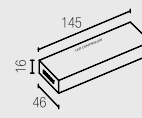

Unité de commande CCT
p. 279
Tunable white controller
pag. 279