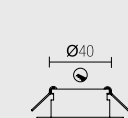

- Grande variété des finitions, des optiques secondaires et des dimensions.
- Alimentation: 350mA
- Câble : 50cm.

Aluminium ceiling D.50mm cylinder with tunable white COB LED. It is suitable as main lighting for wide residential areas and retails. It can be installed on indoor locations with hidden insert. Modern and elegant line.

- *Wide range of finishings, of secondary optics and dimensions.*
- *Power supply: 350mA*
- *Cable: cm. 50*

DIMENSIONS / DIMENSIONS

ACCESSOIRES / ACCESSORIES

Fixation placoplâtre **P50.F2**
Dry wall fixing *P50.F2*

FINITIONS / FINISHINGS

FAISCEAU LUMINEUX / LIGHT BEAM

COULEUR LED / LED COLOUR

PUISSANCE / POWER

P50CCT.

B H 180 mm
C H 290 mm
D H 470 mm
E H 760 mm

- 1 Blanc / White
- 2 Noir / Black
- 5 Aluminium brillant
Bright aluminum
- 7 Aluminium brossé
Satin aluminum

18 18°
28 28°
47 47°

CCT 2700°K - 5000°K

350mA - 13W IRC>90
715 lm moyens.

Article CND P50CCT + Dimension H470 + Finition blanc + Faisceau lumineux 47° + Couleur LED CCT + Puissance 350mA = Code : **P50-CCT.D147CCT**
Product CND P50CCT + Dimension H470 + Finishing white + Light beam + Led color + Power 350mA = Code P50-CCT.D147CCT