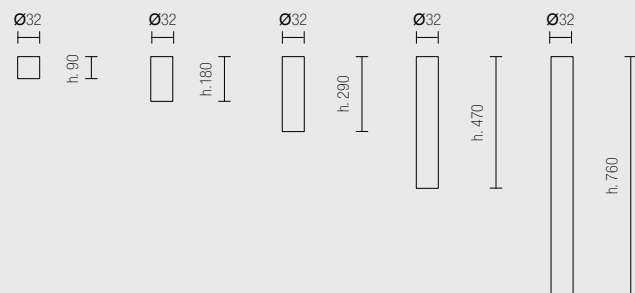

- *Wide range of finishings, of secondary optics and dimensions.*

- *Fixing system included.*

- *Power supply: 500mA*

- *Cable: cm. 50*

CONNECT IN SERIES

DIMENSIONS / DIMENSIONS

ACCESSOIRES / ACCESSORIES

Fixation placoplâtre **P50.F2**
Dry wall fixing P50.F2

Alimentations (p. 263).
Drivers page 263

CODES DE BASE / BASE CODES

DIMENSIONS / DIMENSION

FINITIONS / FINISHINGS

FAISCEAU LUMINEUX / LIGHT BEAM

COULEUR LED / LED COLOUR

PUISSANCE / POWER

P33.

A H 90 mm

B H 180 mm

C H 290 mm

D H 470 mm

E H 760 mm

□ 1 Blanc / White

■ 2 Noir / Black

■ 5 Aluminium brillant
Bright aluminum

■ VE Vert / Green

■ RO Rouge / Red

■ AM Ambré / Amber

3x2W 500mA - 528 lm

Exemple de codification: Article CND P33. + Dimension H180 + Finition blanc + Faisceau lumineux 15° + Couleur led 4000°K = Code : **P33.B115BN**