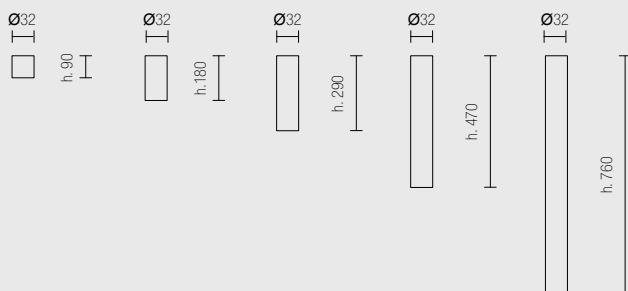

- Grande variété des finitions, des optiques secondaires et des dimensions.
- Système de fixation inclus dans l'emballage.
- Alimentation: 500mA
- Câble: 50 cm.

À CONNECTER EN SÉRIE

*Aluminium ceiling D.32mm cylinder with 1 POWER LED.
It is suitable as main lighting for wide residential areas and retails.
It can be installed on indoor locations with hidden insert.*

- *Wide range of finishings, of secondary optics and dimensions.*
- *Fixing system included.*
- *Power supply: 500mA*
- *Cable: cm. 50*

CONNECT IN SERIES

DIMENSIONS / DIMENSIONS

ACCESSOIRES / ACCESSORIES

PUISSANCE / POWER

P31.

A H 90 mm

B H 180 mm

C H 290 mm

D H 470 mm

E H 760 mm

- 1 Blanc / White
- 2 Noir / Black
- 5 Aluminium brillant /
Bright aluminum
- 7 Aluminium brossé /
Satin aluminum

- 15 15°
- 25 25°
- 40 40°
- 60 60°
- 80 80°

- BN 4000°K
- BC 3000°K
- CC 2700°K
- BL Bleu / Blue
- VE Vert / Green
- RO Rouge / Red
- AM Ambré / Amber

1x2W 500mA - 176 lm

Exemple de codification: Article CND P31. + Dimension H180 + Finition blanc + Faisceau lumineux 15° + Couleur led 4000°K = Code : **P31.B115BN**