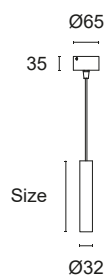

CISO S33 PENDANT LIGHT

S33.

Ø32mm decorated aluminium cylinder suspended light with three power LEDs, suitable as accent or highlight lighting for residential, restaurant or retail environments. Choice of flush-mounted secondary optics, can be installed indoors. Mounting with screw-in ceiling rose, cable 2000mm, choice of finish.

Power LED CRI>90
Power: 6W@500mA
Lumen: 648Lm@500mA
500mA constant current power supply
Power supply included and integrated

Installation accessories page 119
Dimming Accessories page 249

 **MADE IN ITALY**

BASIC CODES

S33.

SIZE

- A** H 90mm
- B** H 180mm
- C** H 290mm
- D** H 470mm
- E** H 760mm

FINISHES

- 1** White
- 2** Matt black
- 5** Gloss aluminium
- 7** Brushed aluminium
- 8** Gold leaf
- 9** Bond Copper

LIGHT BEAM

- 15** 15°
- 25** 25°
- 35** 35°

LED COLOUR

- BN** 4000K
- BC** 3000K
- CC** 2700K
- BL** Blue
- VE** Green
- RO** Red
- AM** "Wine" Amber

CABLE

- T** Transparent
- B** White
- N** Black
- R** Red