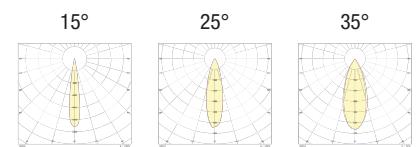

BASIC CODES

S33.

SIZE

- A** H 90mm
- B** H 180mm
- C** H 290mm
- D** H 470mm
- E** H 760mm

FINISHES

- 1** White
- 2** Matt black
- 5** Gloss aluminium
- 7** Brushed aluminium
- 8** Gold leaf
- 9** Bond Copper