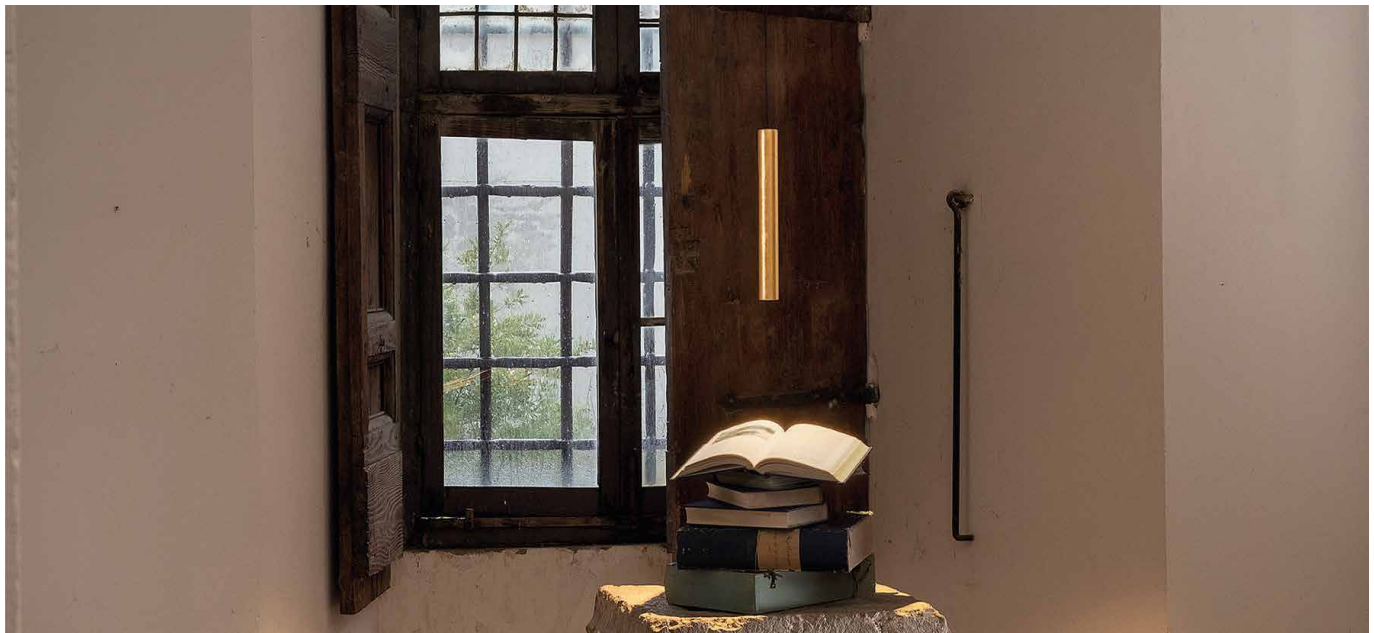

CISO S33 PENDANT LIGHT

S33.

Ø32mm decorated aluminium cylinder suspended light with three power LEDs, suitable as accent or highlight lighting for residential, restaurant or retail environments. Choice of flush-mounted secondary optics, can be installed indoors. Mounting with screw-in ceiling rose, cable 2000mm, choice of finish.