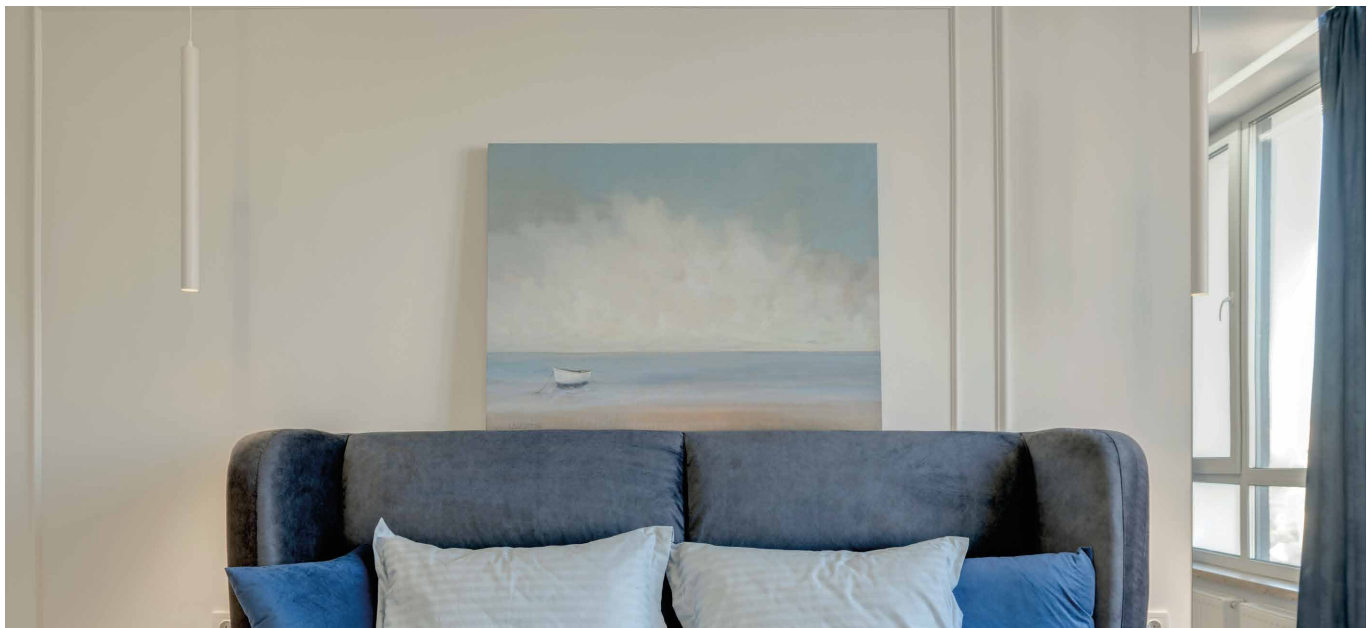

CISO S31 PENDANT LIGHT

S31.

Ø32mm decorated aluminium cylinder suspended light with power LEDs, suitable as accent or highlight lighting for residential, restaurant or retail environments. Choice of flush-mounted secondary optics, can be installed indoors. Mounting with screw-in ceiling rose, cable 2000mm, choice of finish.

BASIC CODES

S31.

SIZE

- A** H 90mm
- B** H 180mm
- C** H 290mm
- D** H 470mm
- E** H 760mm

FINISHES

- 1** White
- 2** Matt black
- 5** Gloss aluminium
- 7** Brushed aluminium
- 8** Gold leaf
- 9** Bond Copper