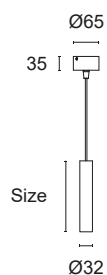

Power LED CRI>90
Power: 2W@500mA
Lumen: 216Lm@500mA
500mA constant current power supply
Power supply included and integrated

Installation accessories page 119
Dimming Accessories page 249

 **MADE IN ITALY**

BASIC CODES

S31.

SIZE

- A** H 90mm
- B** H 180mm
- C** H 290mm
- D** H 470mm
- E** H 760mm

FINISHES

- 1** White
- 2** Matt black
- 5** Gloss aluminium
- 7** Brushed aluminium
- 8** Gold leaf
- 9** Bond Copper

LIGHT BEAM

- 15** 15°
- 25** 25°
- 40** 40°
- 60** 60°
- 80** 80°

LED COLOUR

- BN** 4000K
- BC** 3000K
- CC** 2700K
- BL** Blue
- VE** Green
- RO** Red
- AM** "Wine" Amber

CABLE

- T** Transparent
- B** White
- N** Black
- R** Red