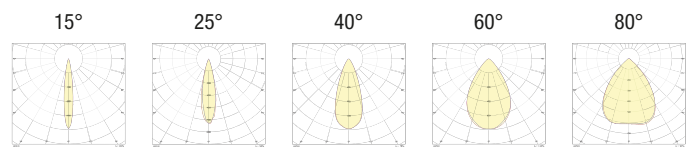

BASIC CODES

S31.

SIZE

- A** H 90mm
- B** H 180mm
- C** H 290mm
- D** H 470mm
- E** H 760mm

FINISHES

- 1** White
- 2** Matt black
- 5** Gloss aluminium
- 7** Brushed aluminium
- 8** Gold leaf
- 9** Bond Copper