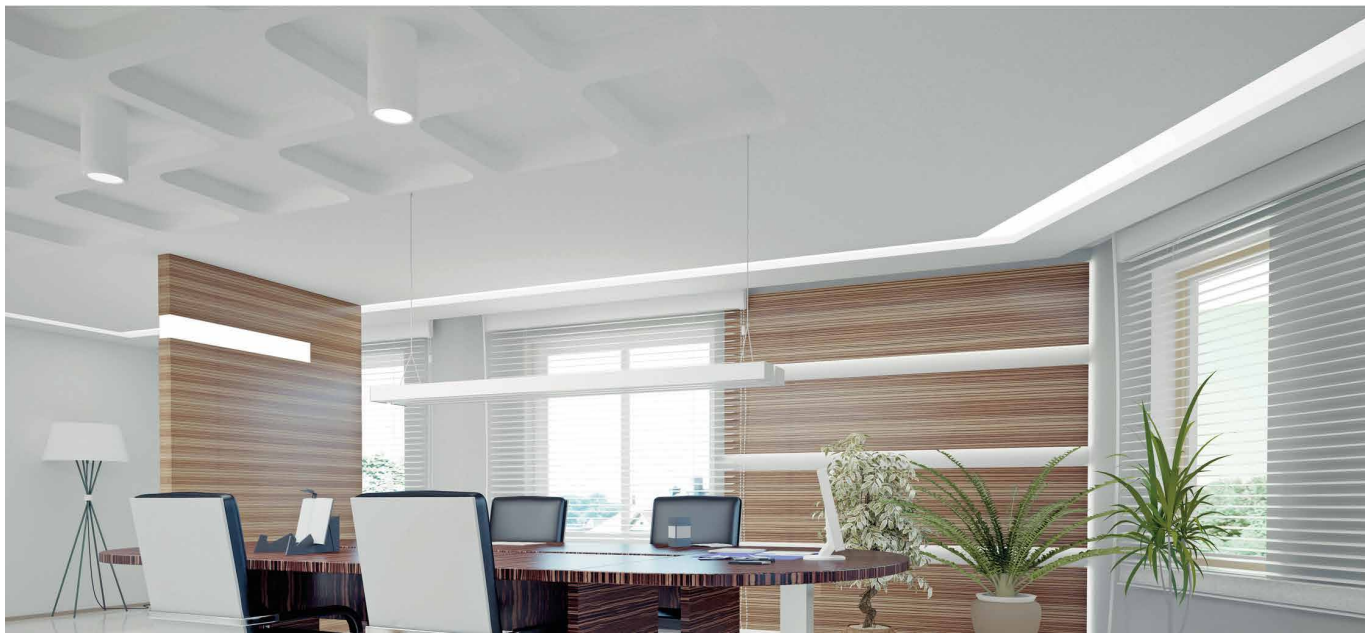

CISO P80 CEILING LIGHT

P80.

Ø80mm decorated aluminium cylinder ceiling light with power COB LEDs, suitable as primary lighting for residential, commercial, restaurant or retail environments. Choice of flush-mounted secondary optics, can be installed indoors. Mounting with concealed base.