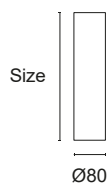

MADE IN ITALY