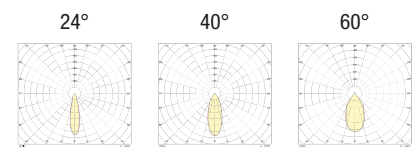

BASIC CODES

P80.

SIZE

B H 180mm*

C H 290mm

D H 470mm

E H 760mm

*(remote power supply)

FINISHES

☐ **1** White

☒ **2** Matt black

☐ **5** Gloss aluminium

☐ **7** Brushed aluminium

☐ **8** Gold leaf

☐ **9** Bond Copper

LIGHT BEAM

☒ **24** 24°

☐ **40** 40°

☐ **60** 60°

LED COLOUR

☐ **BN** 4000K

☐ **BC** 3000K

☐ **CC** 2700K

Code example:

CISO P80 CEILING LIGHT + H470mm + White + Light Beam 40° + 4000K = Code: P80.D140BN