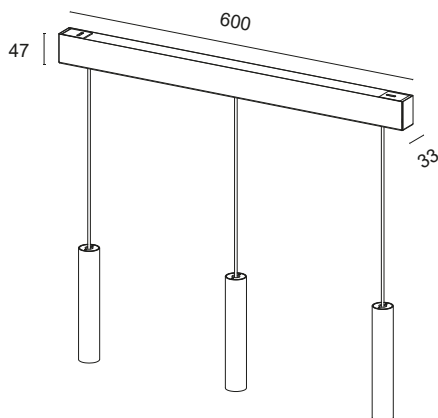

# CEILING ROSES FOR OTHER CISO COMPOSITIONS

BASIC CODES

**S31.F1.**

FINISHES

- 1 White
- 2 Matt black
- 5 Gloss aluminium
- 7 Brushed aluminium
- 8 Gold leaf
- 9 Bond Copper

Ø50 mm decorated aluminium ceiling rose for fixing CISO S31, S33, S50 and S80 suspension lights onto plasterboard. Flush-mounted with springs.

BASIC CODES

**RM0300.**

FINISHES

- 1 White
- 2 Matt black
- 7 Brushed aluminium
- 8 Gold leaf
- 9 Bond Copper

300 mm decorated metal ceiling rose for CISO S31, S33, S50 and S80 suspension compositions. Contains the single-cylinder power supply. Mounting with bracket with concealed screws and magnetic ceiling rose. N.B. Drilling and number of suspended lights to be defined when ordering.

BASIC CODES

**RM0600.**

FINISHES

- 1 White
- 2 Matt black
- 7 Brushed aluminium
- 8 Gold leaf
- 9 Bond Copper

600 mm decorated metal ceiling rose for CISO S31, S33, S50 and S80 suspension compositions. Contains the single-cylinder power supply. Mounting with bracket with concealed screws and magnetic ceiling rose. N.B. Drilling and number of suspended lights to be defined when ordering.

BASIC CODES

**RM0900.**

FINISHES

- 1 White
- 2 Matt black
- 7 Brushed aluminium
- 8 Gold leaf
- 9 Bond Copper

900 mm decorated metal ceiling rose for CISO S31, S33, S50 and S80 suspension compositions. Contains the single-cylinder power supply. Mounting with bracket with concealed screws and magnetic ceiling rose. N.B. Drilling and number of suspended lights to be defined when ordering.