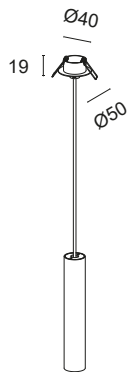

# CEILING ROSES FOR OTHER CISO COMPOSITIONS

BASIC CODES

**S31.F1.**

FINISHES

- 1 White
- 2 Matt black
- 5 Gloss aluminium
- 7 Brushed aluminium
- 8 Gold leaf
- 9 Bond Copper

Ø50 mm decorated aluminium ceiling rose for fixing CISO S31, S33, S50 and S80 suspension lights onto plasterboard. Flush-mounted with springs.

BASIC CODES

**RM0300.**

FINISHES

- 1 White
- 2 Matt black
- 7 Brushed aluminium
- 8 Gold leaf
- 9 Bond Copper

300 mm decorated metal ceiling rose for CISO S31, S33, S50 and S80 suspension compositions. Contains the single-cylinder power supply. Mounting with bracket with concealed screws and magnetic ceiling rose. N.B. Drilling and number of suspended lights to be defined when ordering.

BASIC CODES

**RM0600.**

FINISHES

- 1 White
- 2 Matt black
- 7 Brushed aluminium
- 8 Gold leaf
- 9 Bond Copper

600 mm decorated metal ceiling rose for CISO S31, S33, S50 and S80 suspension compositions. Contains the single-cylinder power supply. Mounting with bracket with concealed screws and magnetic ceiling rose. N.B. Drilling and number of suspended lights to be defined when ordering.

BASIC CODES

**RM0900.**

FINISHES

- 1 White
- 2 Matt black
- 7 Brushed aluminium
- 8 Gold leaf
- 9 Bond Copper

900 mm decorated metal ceiling rose for CISO S31, S33, S50 and S80 suspension compositions. Contains the single-cylinder power supply. Mounting with bracket with concealed screws and magnetic ceiling rose. N.B. Drilling and number of suspended lights to be defined when ordering.