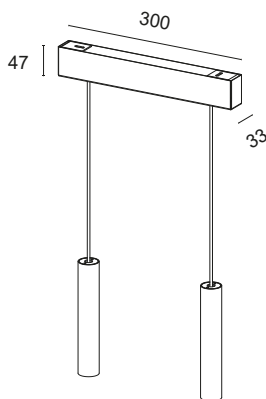

# CEILING ROSES FOR OTHER CISO COMPOSITIONS

BASIC CODES

**S31.F1.**

FINISHES

- 1 White
- 2 Matt black
- 5 Gloss aluminium
- 7 Brushed aluminium
- 8 Gold leaf
- 9 Bond Copper

Ø50 mm decorated aluminium ceiling rose for fixing CISO S31, S33, S50 and S80 suspension lights onto plasterboard. Flush-mounted with springs.

BASIC CODES

**RM0300.**

FINISHES

- 1 White
- 2 Matt black
- 7 Brushed aluminium
- 8 Gold leaf
- 9 Bond Copper

300 mm decorated metal ceiling rose for CISO S31, S33, S50 and S80 suspension compositions. Contains the single-cylinder power supply. Mounting with bracket with concealed screws and magnetic ceiling rose. N.B. Drilling and number of suspended lights to be defined when ordering.

BASIC CODES

**RM0600.**

FINISHES

- 1 White
- 2 Matt black
- 7 Brushed aluminium
- 8 Gold leaf
- 9 Bond Copper

600 mm decorated metal ceiling rose for CISO S31, S33, S50 and S80 suspension compositions. Contains the single-cylinder power supply. Mounting with bracket with concealed screws and magnetic ceiling rose. N.B. Drilling and number of suspended lights to be defined when ordering.

BASIC CODES

**RM0900.**

FINISHES

- 1 White
- 2 Matt black
- 7 Brushed aluminium
- 8 Gold leaf
- 9 Bond Copper

900 mm decorated metal ceiling rose for CISO S31, S33, S50 and S80 suspension compositions. Contains the single-cylinder power supply. Mounting with bracket with concealed screws and magnetic ceiling rose. N.B. Drilling and number of suspended lights to be defined when ordering.