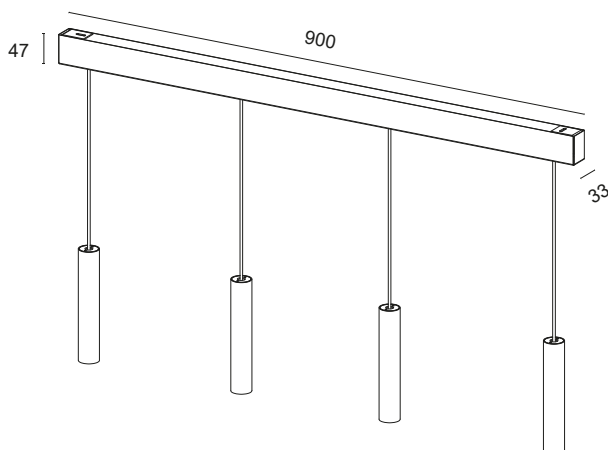

# CEILING ROSES FOR OTHER CISO COMPOSITIONS

BASIC CODES

**S31.F1.**

FINISHES

- 1 White
- 2 Matt black
- 5 Gloss aluminium
- 7 Brushed aluminium
- 8 Gold leaf
- 9 Bond Copper

Ø50 mm decorated aluminium ceiling rose for fixing CISO S31, S33, S50 and S80 suspension lights onto plasterboard. Flush-mounted with springs.

BASIC CODES

**RM0300.**

FINISHES

- 1 White
- 2 Matt black
- 7 Brushed aluminium
- 8 Gold leaf
- 9 Bond Copper

300 mm decorated metal ceiling rose for CISO S31, S33, S50 and S80 suspension compositions. Contains the single-cylinder power supply. Mounting with bracket with concealed screws and magnetic ceiling rose. N.B. Drilling and number of suspended lights to be defined when ordering.

BASIC CODES

**RM0600.**

FINISHES

- 1 White
- 2 Matt black
- 7 Brushed aluminium
- 8 Gold leaf
- 9 Bond Copper

600 mm decorated metal ceiling rose for CISO S31, S33, S50 and S80 suspension compositions. Contains the single-cylinder power supply. Mounting with bracket with concealed screws and magnetic ceiling rose. N.B. Drilling and number of suspended lights to be defined when ordering.

BASIC CODES

**RM0900.**

FINISHES

- 1 White
- 2 Matt black
- 7 Brushed aluminium
- 8 Gold leaf
- 9 Bond Copper

900 mm decorated metal ceiling rose for CISO S31, S33, S50 and S80 suspension compositions. Contains the single-cylinder power supply. Mounting with bracket with concealed screws and magnetic ceiling rose. N.B. Drilling and number of suspended lights to be defined when ordering.