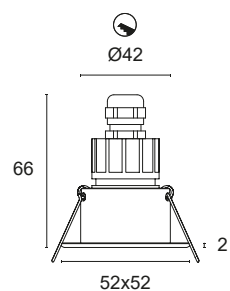

Power LED CRI>80

Power: 3W@350mA

350mA constant current power supply

Series connection, with 70 + 70 cm cables

Accessories for RGB management page 249

 **MADE IN ITALY**

BASIC CODES

L22.