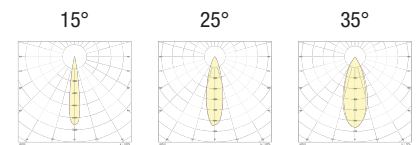

MADE IN ITALY