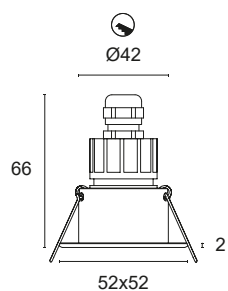

MADE IN ITALY