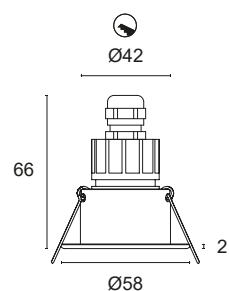

Power LED CRI>80

Power: 3W@350mA

350mA constant current power supply

Series connection, with 70 + 70 cm cables

Accessories for RGB management page 249

 **MADE IN ITALY**

BASIC CODES

L21.

FINISHES

- 1 White
- 2 Matt black
- 5 Gloss aluminium
- 6 Chrome
- 7 Brushed aluminium

LIGHT BAND

- 15 15°
- 25 25°
- 40 40°
- 60 60°
- 80 80°

LED COLOUR

 **RGB**

Code example:

BIONIK 1 RGB + Brushed Aluminium + 15° light beam + RGB = Code: L21.715RGB