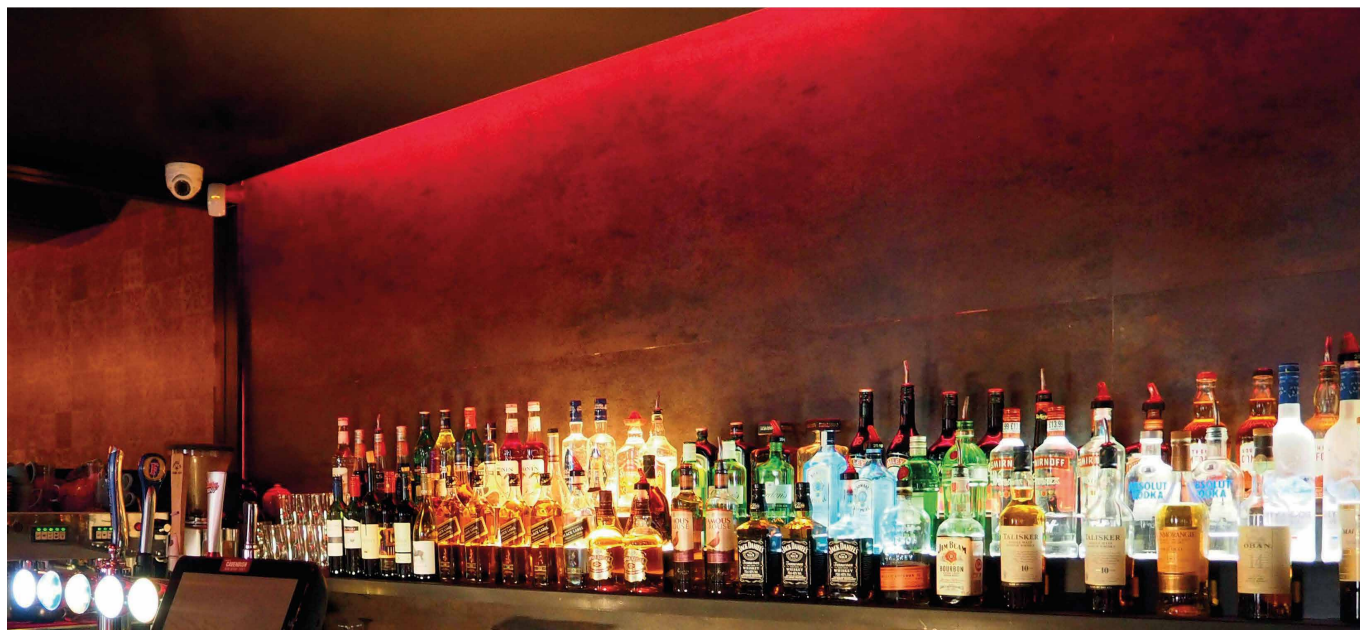

BIONIK 1 RGB

L21.

Turned and decorated aluminium recessed light with powerful RGB LEDs suitable for decorative lighting of residential and retail environments. Choice of secondary optics, can be flush fitted indoors and outdoors if partially protected. Flush-mounted with springs.

FINISHES

- 1 White
- 2 Matt black
- 5 Gloss aluminium
- 6 Chrome
- 7 Brushed aluminium

LIGHT BAND

- 15 15°
- 25 25°
- 40 40°
- 60 60°
- 80 80°

LED COLOUR

 **RGB**

Code example:

BIONIK 1 RGB + Brushed Aluminium + 15° light beam + RGB = Code: L21.715RGB