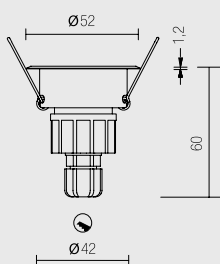

BASIK RGB

L01.

Spot encastrable avec une POWER LED RGB, bride en aluminium tourné traité ou peint, corps dissipateur en aluminium, protection en polycarbonate et optique secondaire au choix. Peut être installé au plafond dans des espaces intérieurs et extérieurs partiellement protégés au moyen de ressorts de tenue. Pour l'éclairage des petites pièces, des couloirs ou d'armoires-cabine.

- Testé et fourni avec des câbles de 0,7 m et câblage IN/OUT.
- Alimentation : 350mA
- Câble : 70 cm + connecteurs

RACCORDER et METTRE SOUS TENSION d'après les plans de montage.

Recessed spot light with one RGB POWER LED, with treated or painted aluminium flange, a dissipating aluminium body, a polycarbonate protection and choice of secondary optic.

It can be ceiling installed, on indoor and on partially protected outdoor locations, by holding springs.

It is suitable for illumination of small locations, hallways or for walk-in wardrobes.

- *Tested and supplied with 0,7m cables and IN/OUT wiring.*
- *Power supply: 350mA.*
- *Wire cm 70 with connectors*

CONNECT and SUPPLY POWER as shown on assembly scheme.

IP54

BASIK Q RGB

L02.

Spot encastrable avec une POWER LED RGB, bride carrée en aluminium tourné traité ou peint, corps dissipateur en aluminium, protection en polycarbonate et optique secondaire au choix. Peut être installé au plafond dans des espaces intérieurs et extérieurs partiellement protégés au moyen de ressorts de tenue.

Pour l'éclairage des petites pièces, des couloirs ou d'armoires-cabine.

- Testé et fourni avec des câbles de 0,7 m et câblage IN/OUT.
- Alimentation : 350mA
- Câble : 70 cm + connecteurs

RACCORDER et METTRE SOUS TENSION d'après les plans de montage.