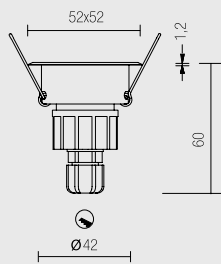

L02.

Système de contrôle LED RGB p. 273
RGB LED control system page 273

Drivers (p. 260).
Drivers page 260

CODES DE BASE / BASE CODES

FINITIONS / FINISHINGS

FAISCEAU LUMINEUX / LIGHT BEAM

COULEUR LED / LED COLOR

PUISSANCE / POWER

L01.

1 Blanc / White

15 15°

RGB Full-Color RGB

1x3W 350mA

L02.

2 Noir / Black

25 25°

5 Brill / Brill

40 40°

6 Chrome / Chrome

60 60°

7 Aluminium brossé / Satin aluminum

80 80°

Exemple de codification: Article BASIK RGB + Finition blanc + Faisceau lumineux 15° + Couleur led full color RGB = **Code : L01.115RGB**

Example of codification: Product BASIK RGB + Finishing white + Light beam 15° + Led color full-color RGB = Code: L01.115RGB