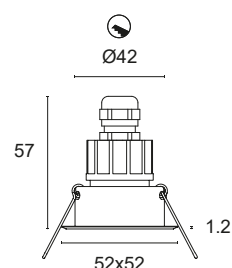

MADE IN ITALY

BASIC CODES

L02.

FINISHES

- 1 White
- 2 Matt black
- 5 Gloss aluminium
- 6 Chrome
- 7 Brushed aluminium

LIGHT BEAM

- 15 15°
- 25 25°
- 35 35°

LED COLOUR