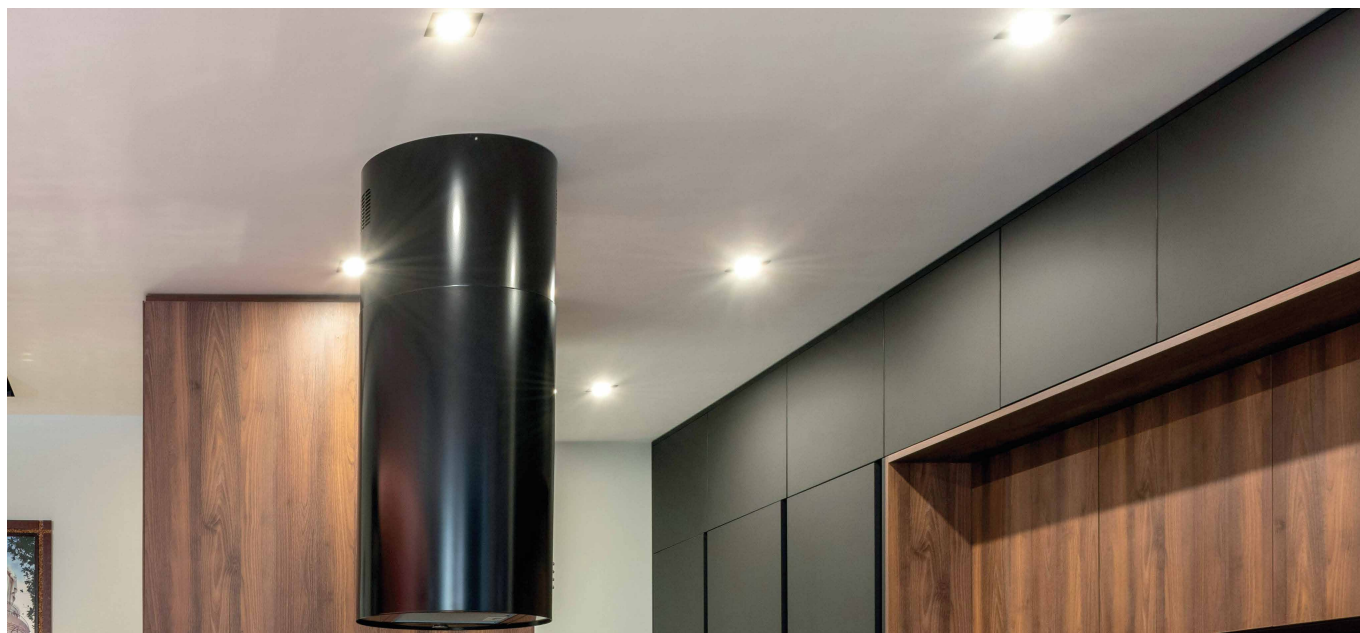

BASIK Q

L02.

Polished, decorated aluminium recessed square light with powerful LEDs suitable for decorative lighting of residential and retail environments. Choice of secondary optics. Can be flush fitted indoors and outdoors if partially protected. Flush-mounted with springs.