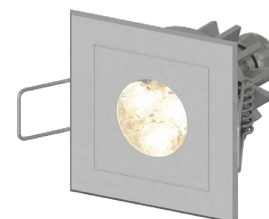

BASIK Q

L02.

Polished, decorated aluminium recessed square light with powerful LEDs suitable for decorative lighting of residential and retail environments. Choice of secondary optics. Can be flush fitted indoors and outdoors if partially protected. Flush-mounted with springs.

Power LED CRI>80

Power: 3W@350mA - 6W@500mA

Lumen: 405Lm@350mA - 648Lm@500mA

350mA - 500mA constant current power supply

Series connection, 50 cm cable

Constant current power supplies page 232-233

Dimming Accessories page 249

MADE IN ITALY

BASIC CODES

L02.

FINISHES

- 1 White
- 2 Matt black
- 5 Gloss aluminium
- 6 Chrome
- 7 Brushed aluminium

LIGHT BEAM

- 15 15°
- 25 25°
- 35 35°

LED COLOUR

- BN 4000K
- BC 3000K
- CC 2700K
- BL Blue
- VE Green
- RO Red
- AM "Wine" Amber

POWER

- 3 3x1W - 350mA - 405 lm**
- 5 3x2W - 500mA - 648 lm**

Approved by
C I V C

Code example:

BASIK Q + Brushed Aluminium + 15° light beam + 3000K + 3W = Code: L02.715BC3