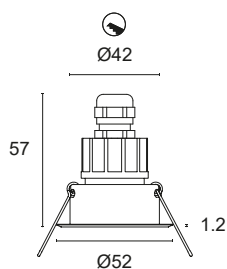

Power LED CRI>80

Power: 3W@350mA

350mA constant current power supply

Series connection, with 70 + 70 cm cables

Accessories for RGB management page 249

 **MADE IN ITALY**

BASIC CODES

L01.

FINISHES

- 1 White
- 2 Matt black
- 5 Gloss aluminium
- 6 Chrome
- 7 Brushed aluminium

LIGHT BAND

- 15 15°
- 25 25°
- 40 40°
- 60 60°
- 80 80°

LED COLOUR

 **RGB**

Code example:

BASIK 1 RGB + Brushed Aluminium + 15° light beam + RGB = Code: L01.715RGB