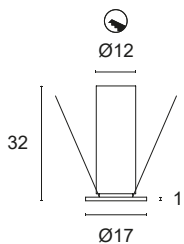

MADE IN ITALY