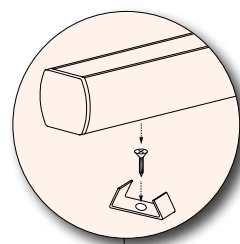

ALFA 2 PLAFONNIER

A2.

Profil en aluminium anodisé avec diffuseur satiné à pression, supports latéraux et LED haute luminosité avec un haut ratio Lumen/Watt.

Particulièrement indiqué pour l'éclairage d'accentuation et de service. Pour l'éclairage d'ameublement, résidentiel, le commerce de détail et l'éclairage en général. À monter au plafond sur tout type de surface.

- Installation par clips escamotables.
- Ligne moderne et essentielle.
- Diffuseur à pression avec effet «Full-Light».
- Large gamme de solutions d'éclairage, dimensions personnalisables et contrôle de la lumière à bord de la lampe.
- Alimentation: 12/24Vcc.
- Ressorts inclus dans l'emballage

À CONNECTER EN PARALLÈLE

Anodized Aluminium lamp complete with satin diffuser, lateral supports and high brightness LED with very good relation between Lumen/Watt. It is suitable as accent and service lightin, on furnishings, for residential locations, retail and for lighting technique.

It can be ceiling recessed on any type of surface.

- Hidden spring assembly. Modern and essential design.
- Diffuser with snap fitting and with Full-Light effect.
- Wide range of lighting solutions, customizing dimensions and control of the light on lamp border.
- Power supply: 12/24Vdc.
- Steel springs included in the box.

CONNECT IN PARALLEL

DIMENSIONS / DIMENSIONS

ACCESSOIRES / ACCESSORIES