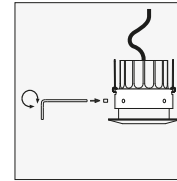

ACSO AND ACRUX SERIES RING

Aluminium ring for ACSO and ACRUX series models for use during flush fitting in plasterboard.

TES0065

Place the ring in the spotlight.

Secure the ring with the supplied grub screws.

Drill the plasterboard to the indicated size and insert the spotlight into the hole.