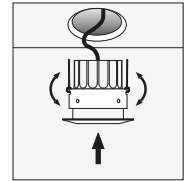

ACSO AND ACRUX SERIES RING

Aluminium ring for ACSO and ACRUX series models for use during flush fitting in plasterboard.

TES0065

Place the ring in the spotlight.

Secure the ring with the supplied grub screws.

Drill the plasterboard to the indicated size and insert the spotlight into the hole.