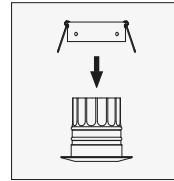

ACSO AND ACRUX SERIES RING

Aluminium ring for ACSO and ACRUX series models for use during flush fitting in plasterboard.

TES0065

Place the ring in the spotlight.

Secure the ring with the supplied grub screws.

Drill the plasterboard to the indicated size and insert the spotlight into the hole.