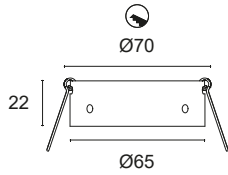

ACSO AND ACRUX SERIES RING

Aluminium ring for ACSO and ACRUX series models for use during flush fitting in plasterboard.

TES0065

Place the ring in the spotlight.

Secure the ring with the supplied grub screws.

Drill the plasterboard to the indicated size and insert the spotlight into the hole.