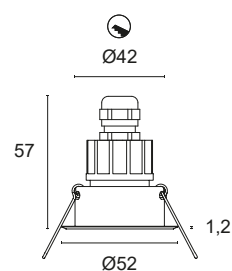

Power LED CRI>80

Power: 2,4W@350mA - 3,6W@500mA

Lumen: 150Lm@350mA - 210Lm@500mA

350mA - 500mA constant current power supply

Series connection, 50 cm cable

 **MADE IN ITALY**