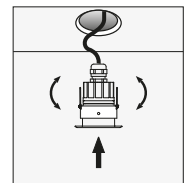

# DEHO AND DARDO SERIES RING

Aluminium ring for DEHO and DARDO series models for use during flush fitting in plasterboard.

Place the ring in the spotlight.

Secure the ring with the supplied grub screws.

Drill the plasterboard to the indicated size and insert the spotlight into the hole.