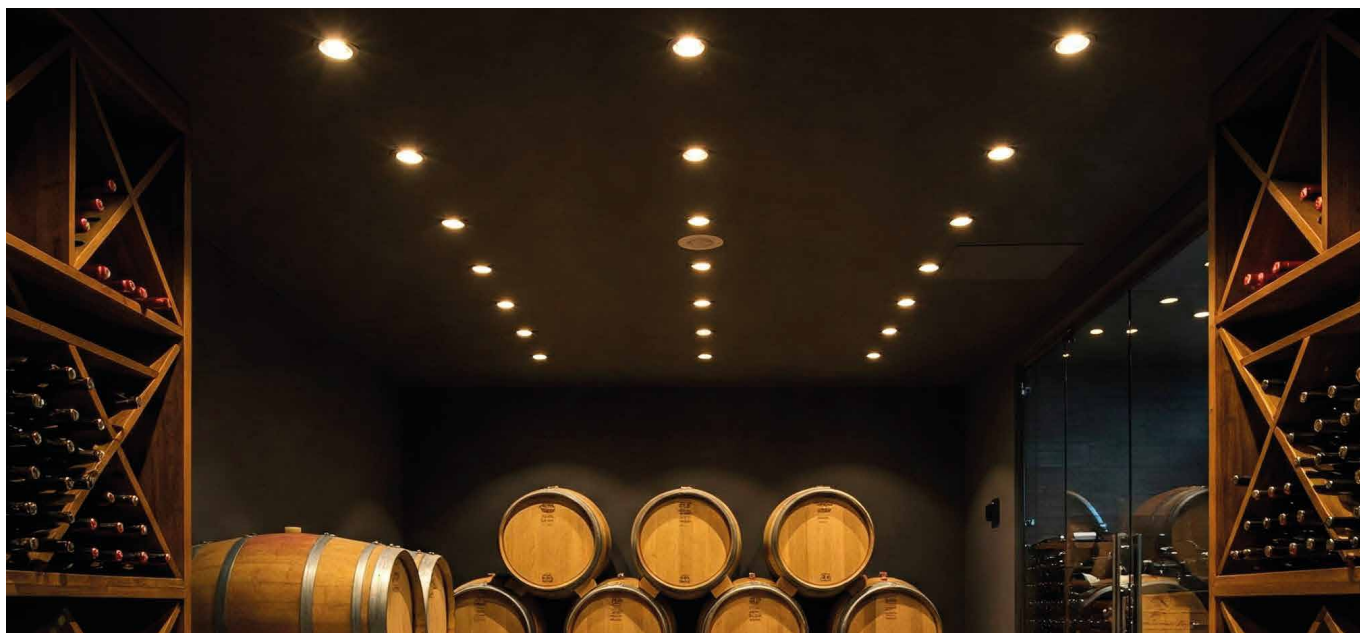

## L24.

Polished, decorated aluminium recessed light with powerful LEDs suitable for decorative lighting of residential and retail environments. Choice of secondary recessed optics. Can be flush fitted indoors. Flush-mounted with springs.