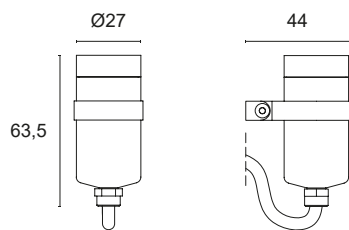

MADE IN ITALY