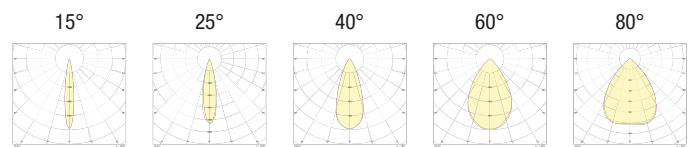

BASIC CODES

L95.

FINISHES

- ☐ 1 White
- ☐ 2 Matt black
- ☐ 3 Brushed gold
- ☐ 6 Chrome
- ☐ 7 Brushed aluminium
- ☐ 8 Transparent
- ☐ 9 Polished gold

LIGHT BAND

- ☐ 15 15°
- ☐ 25 25°
- ☐ 40 40°
- ☐ 60 60°
- ☐ 80 80°

LED COLOUR

- ☐ **AM** "Wine" Amber
- Approved by CIVC

POWER

- **3** 1x0.8W - 350mA - 50 lm
- **5** 1x1,2W - 500mA - 70 lm

Code example:

EOS + Brushed aluminium + 15° light beam + "Wine" Amber + 0,8W = Code: L95.715AM3