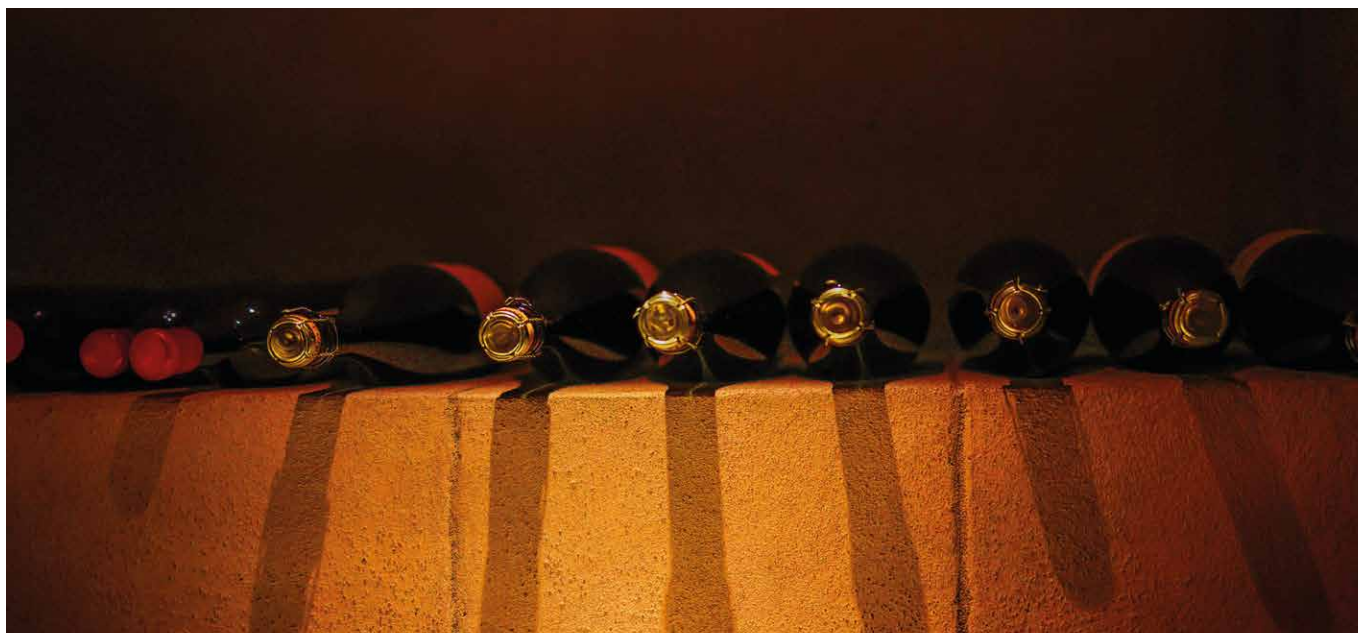

DEHO 5

L402B

Flush-fitted in polished 304 stainless steel for decoration, courtesy and step marker lighting. Opal diffuser. Can be fitted in the floor or on the wall indoors and outdoors, mounting with formwork.

Power LED CRI>80

Power: 0,8W@350mA - 1,2W@500mA

Lumen: 50Lm@350mA - 70Lm@500mA

350mA - 500mA constant current power supply

Series connection, 50 cm cable

MADE IN ITALY