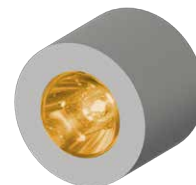

EOS CEILING LIGHT

L95D.

Thermoplastic ceiling light for accent, decoration and courtesy lighting. Choice of secondary optics, can be installed indoors, mounting with concealed screws.

Power LED CRI>80

Power: 0,8W@350mA

Lumen: 50Lm@350mA

350mA constant current power supply

Series connection, 50 cm cable

MADE IN ITALY

BASIC CODES

L95D.

FINISHES

- ☐ 1 White
- ☒ 2 Matt black
- ☒ 3 Brushed gold
- ☐ 6 Chrome
- ☐ 7 Brushed aluminium
- ☐ 8 Transparent
- ☐ 9 Polished gold

LIGHT BAND

- ☒ 15 15°
- ☐ 25 25°
- ☐ 40 40°
- ☐ 60 60°
- ☐ 80 80°

LED COLOUR

1. ☒ **AM** "Wine" Amber
2. Approved by CIVC

Code example:

EOS CEILING LIGHT + Brushed aluminium + 25° light beam + "Wine" Amber = Code: L95D.725AM