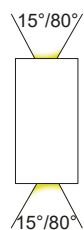

MADE IN ITALY