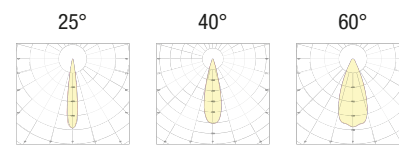

MADE IN ITALY