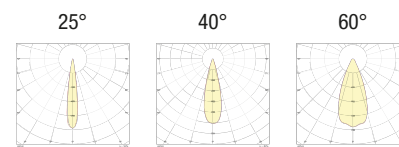

F10. flat base