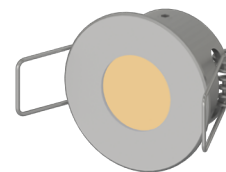

EOS METAL

L95M.

Flush-fitted in polished aluminium with power LED for accent, decoration and courtesy lighting. Choice of secondary optics, can be installed indoors. Flush-mounted with springs.

Power LED CRI>80

Power: 1,2W@500mA

Lumen: 70Lm@500mA

500mA constant current power supply

Series connection, 50 cm cable

MADE IN ITALY

BASIC CODES

L95M.

FINISHES

- ☐ 1 White
- ☐ 2 Matt black
- ☐ 5 Gloss aluminium
- ☐ 7 Brushed aluminium

LIGHT BAND

- ☐ 10 10°
- ☐ 35 35°
- ☐ 60 60°

LED COLOUR

- ☒ **AM** "Wine" Amber

Code example:

EOS METAL + Brushed aluminium + 40° light beam + "Wine" Amber = Code: L95M.740AM