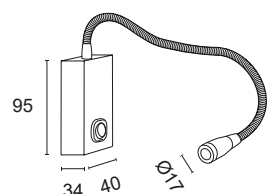

PIXEL 1

F10.

Directional lamp in polished, flexible aluminium suitable for reading, decoration or courtesy lighting. Choice of secondary optics, can be installed indoors. Screw mounting with base or on wall.

Power LED CRI>80

Power: 0,8W@350mA

Lumen: 50Lm@350mA

350mA constant current power supply

Constant current power supply included

MADE IN ITALY

F10. base w/box

F10. flat base

BASIC CODES

F10.

FINISHES

- **6** Chrome
- **7** Brushed aluminium

LIGHT BEAM

- **25** 25°
- **40** 40°
- **60** 60°

LED COLOUR

- **AM** "Wine" Amber
- Approved by CIVC

BASE W/BOX AND SWITCH

- **BX** without switch
- **BB** with white switch
- **BB** with black switch

FLAT BASE AND SWITCH

- **PX** without switch
- **PB** with white switch
- **PN** with black switch

Code example:

PIXEL 1 + Brushed aluminium + 25° light beam + "Wine" Amber + Flat base white switch = Code: **F10.725AMPB**