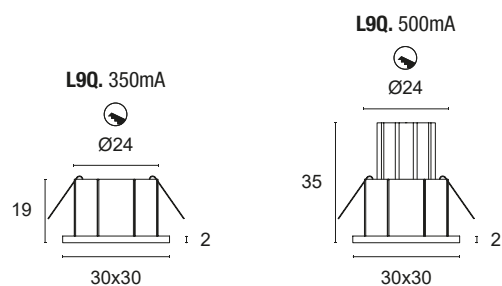

BASIC CODES

L9Q.

FINISHES

- ☐ 1 White
- ☐ 2 Matt black
- ☐ 3 Brushed gold
- ☐ 6 Chrome
- ☐ 7 Brushed aluminium
- ☐ 8 Transparent
- ☐ 9 Polished gold

LIGHT BAND

- ☐ 15 15°
- ☐ 25 25°
- ☐ 40 40°
- ☐ 60 60°
- ☐ 80 80°

LED COLOUR

- ☒ **AM** "Wine" Amber
- Approved by CIVC

POWER

- **3** 1x0.8W - 350mA - 50 lm
- **5** 1x1,2W - 500mA - 70 lm

Code example:

EOS Q + Brushed aluminium + 15° light beam + "Wine" Amber + 0,8W = Code: L9Q.715AM3