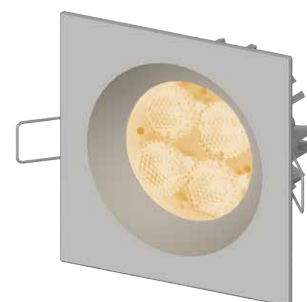

FOUR HOLE Q

L25.

Polished, decorated aluminium recessed square light with powerful LEDs suitable for decorative lighting of residential and retail environments. Choice of secondary recessed optics. Can be flush fitted indoors. Flush-mounted with springs.

Power LED CRI>80

Power: 3,2W@350mA - 4,8W@500mA

Lumen: 200Lm@350mA - 280Lm@500mA

350mA - 500mA constant current power supply

Series connection, 50 cm cable

MADE IN ITALY

BASIC CODES

L25.

FINISHES

- ☐ 1 White
- ☐ 2 Matt black
- ☐ 5 Gloss aluminium
- ☐ 7 Brushed aluminium

LIGHT BEAM

- ☐ 10 10°
- ☐ 35 35°
- ☐ 60 60°
- ☐ 80 80°

LED COLOUR

- ☐ AM "Wine" Amber
- Approved by CIVC

POWER

- ☐ 3 4x0,8W - 350mA - 200 lm
- ☐ 5 4x1,2W - 500mA - 280 lm

Code example:

FOUR HOLE Q + White + 80° light beam + "Wine" Amber + 3,2W = Code: L25.180AM3