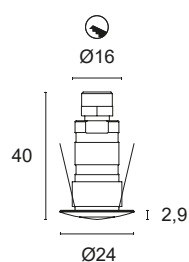

Power LED CRI>80

Power: 0,8W@350mA

Lumen: 50Lm@350mA

350mA constant current power supply

Series connection, 50 cm cable

 **MADE IN ITALY**