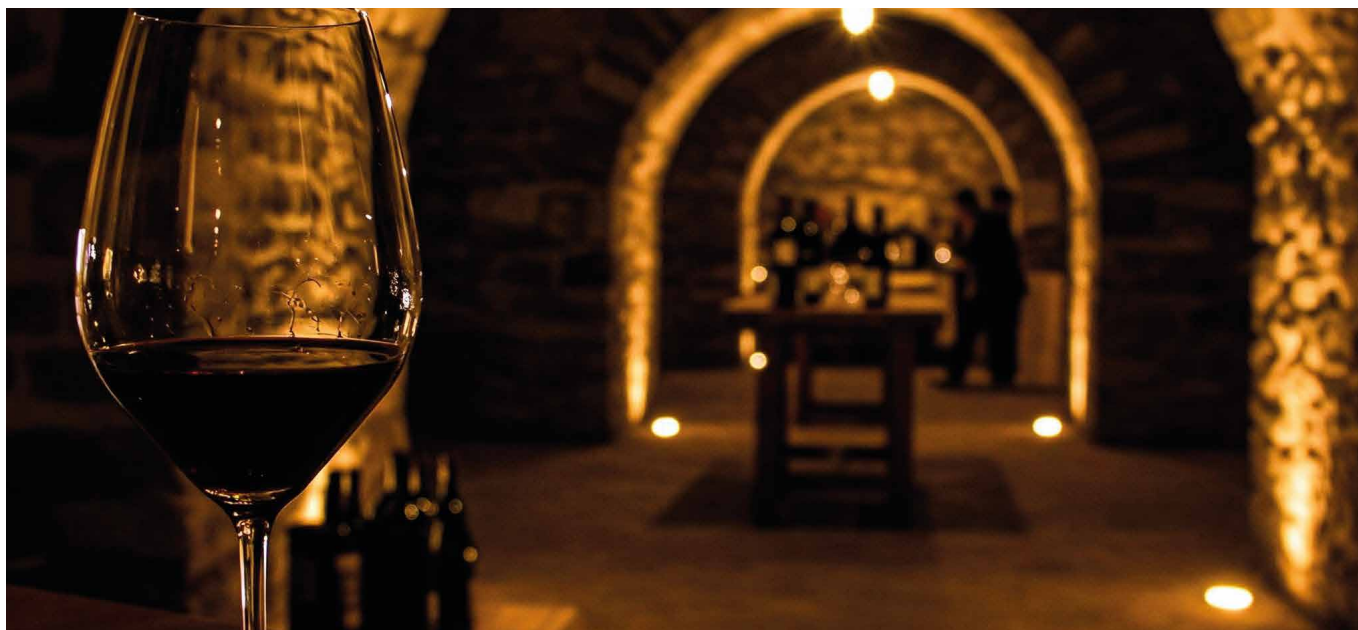

# DARDO 2

L502.

Flush-fitted in polished 304 stainless steel with power LED for accent, decoration, courtesy or step marker lighting. Choice of secondary optics. Can be fitted in the floor, wall or in plasterboard indoors and outdoors. Mounting with formwork or ring with springs.