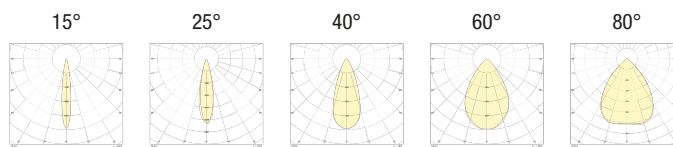

BASIC CODES

L95D.

FINISHES

- ☐ 1 White
- ☒ 2 Matt black
- ☒ 3 Brushed gold
- ☐ 6 Chrome
- ☐ 7 Brushed aluminium
- ☐ 8 Transparent
- ☐ 9 Polished gold

LIGHT BAND

- ☒ 15 15°
- ☐ 25 25°
- ☐ 40 40°
- ☐ 60 60°
- ☐ 80 80°

LED COLOUR

1. ☒ **AM** "Wine" Amber
2. Approved by CIVC

Code example:

EOS CEILING LIGHT + Brushed aluminium + 25° light beam + "Wine" Amber = Code: L95D.725AM