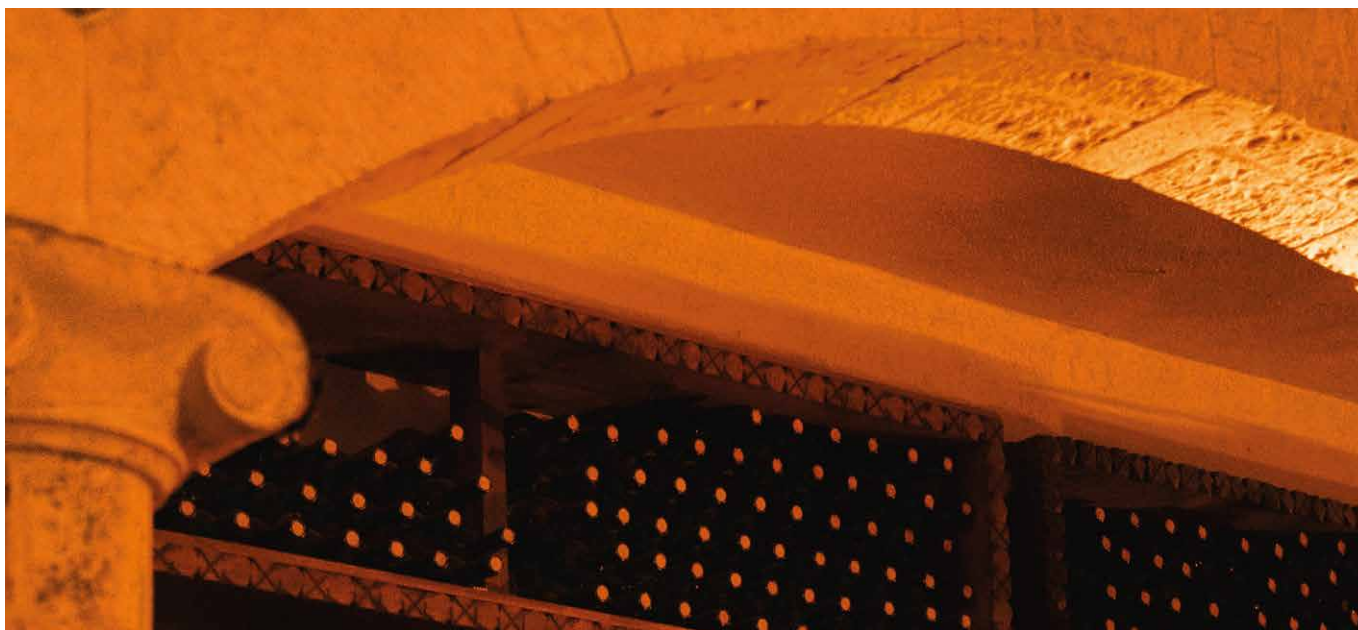

## L02.

Polished, decorated aluminium recessed square light with powerful LEDs suitable for decorative lighting of residential and retail environments. Choice of secondary optics. Can be flush fitted indoors and outdoors if partially protected. Flush-mounted with springs.