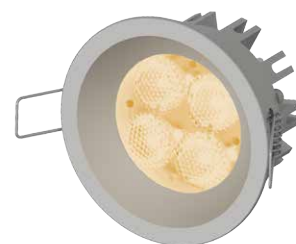

FOUR HOLE

L24.

Polished, decorated aluminium recessed light with powerful LEDs suitable for decorative lighting of residential and retail environments. Choice of secondary recessed optics. Can be flush fitted indoors. Flush-mounted with springs.

Power LED CRI>80

Power: 3,2W@350mA – 4,8W@500mA

Lumen: 200Lm@350mA – 280Lm@500mA

350mA - 500mA constant current power supply

Series connection, 50 cm cable

MADE IN ITALY

BASIC CODES

L24.

FINISHES

- ☐ 1 White
- ☐ 2 Matt black
- ☐ 5 Gloss aluminium
- ☐ 7 Brushed aluminium

LIGHT BEAM

- ☐ 10 10°
- ☐ 35 35°
- ☐ 60 60°
- ☐ 80 80°

LED COLOUR

- ☐ AM "Wine" Amber
- Approved by CIVC

POWER

- 3 4x0,8W - 350mA - 200 lm
- 5 4x1,2W - 500mA - 280 lm

Code example:

FOUR HOLE + White + 80° light beam + "Wine" Amber + 3,2W = Code: L24.180AM3