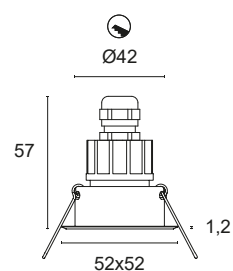

Power LED CRI>80

Power: 2,4W@350mA - 3,6W@500mA

Lumen: 150Lm@350mA - 210Lm@500mA

350mA - 500mA constant current power supply

Series connection, 50 cm cable

 **MADE IN ITALY**