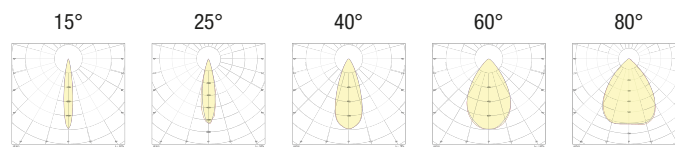

MADE IN ITALY