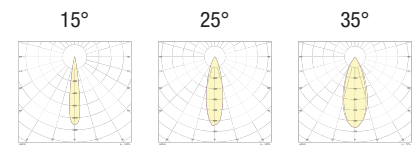

MADE IN ITALY