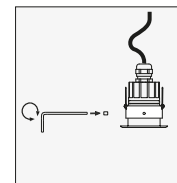

# DEHO AND DARDO SERIES RING

Aluminium ring for DEHO and DARDO series models for use during flush fitting in plasterboard.

Place the ring in the spotlight.

Secure the ring with the supplied grub screws.

Drill the plasterboard to the indicated size and insert the spotlight into the hole.