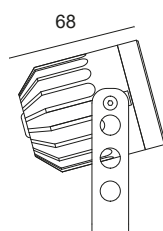

MADE IN ITALY