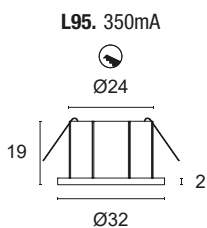

350mA - 500mA constant current power supply

Series connection, 50 cm cable

 **MADE IN ITALY**

**L95. 500mA**

**BASIC CODES**

**L95.**

**FINISHES**

- 1 White
- 2 Matt black
- 3 Brushed gold
- 6 Chrome
- 7 Brushed aluminium
- 8 Transparent
- 9 Polished gold