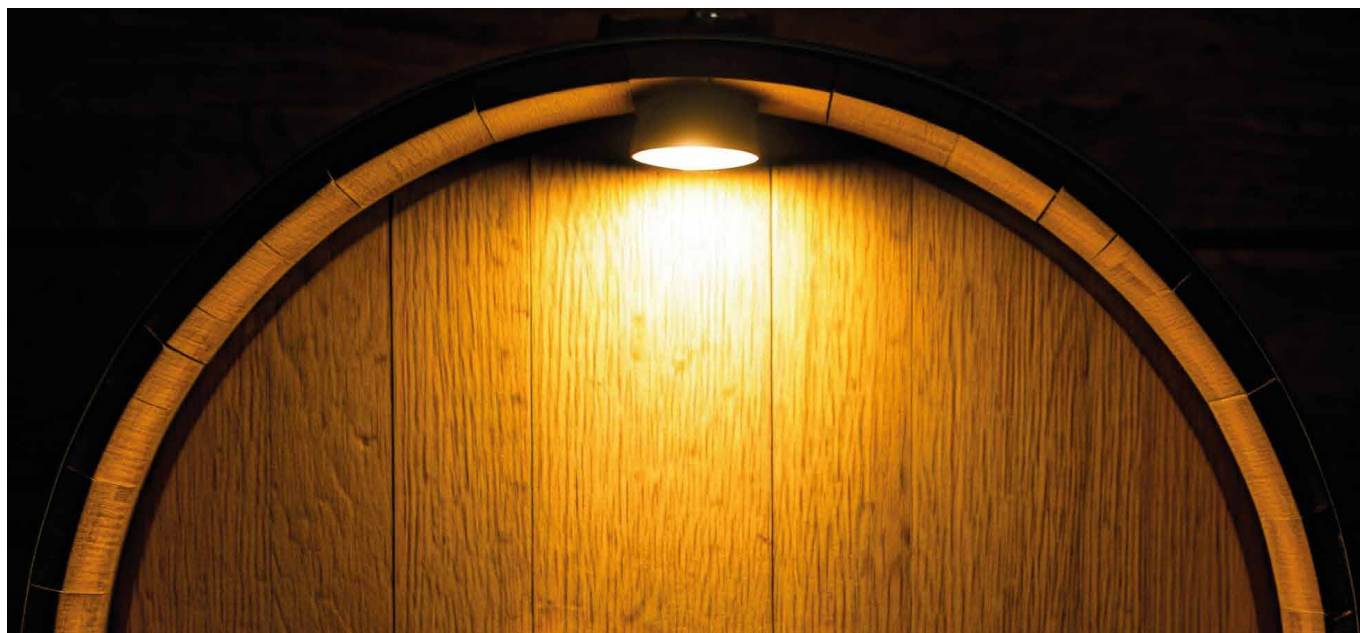

# EOS CEILING LIGHT

L95D.

Thermoplastic ceiling light for accent, decoration and courtesy lighting. Choice of secondary optics, can be installed indoors, mounting with concealed screws.

Power LED CRI>80

Power: 0,8W@350mA