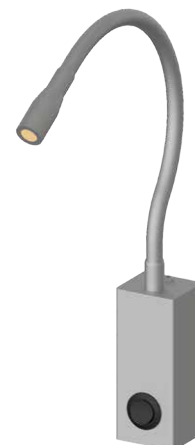

PIXEL 1

F10.

Directional lamp in polished, flexible aluminium suitable for reading, decoration or courtesy lighting. Choice of secondary optics, can be installed indoors. Screw mounting with base or on wall.

Power LED CRI>80

Power: 0,8W@350mA

Lumen: 50Lm@350mA

350mA constant current power supply

Constant current power supply included

MADE IN ITALY

F10. base w/box

F10. flat base

BASIC CODES

F10.

FINISHES

- **6** Chrome
- **7** Brushed aluminium

LIGHT BEAM

- **25** 25°
- **40** 40°
- **60** 60°

LED COLOUR

- **AM** "Wine" Amber
- Approved by CIVC

BASE W/BOX AND SWITCH

- **BX** without switch
- **BB** with white switch
- **BB** with black switch

FLAT BASE AND SWITCH

- **PX** without switch
- **PB** with white switch
- **PN** with black switch

Code example:

PIXEL 1 + Brushed aluminium + 25° light beam + "Wine" Amber + Flat base white switch = Code: **F10.725AMPB**