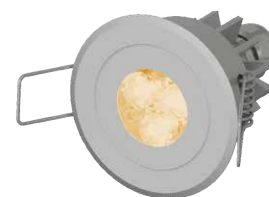

BASIK 1

L01.

Polished, decorated aluminium recessed light with powerful LEDs suitable for decorative lighting of residential and retail environments. Choice of secondary optics. Can be flush fitted indoors and outdoors if partially protected. Flush-mounted with springs.

Power LED CRI>80

Power: 2,4W@350mA - 3,6W@500mA

Lumen: 150Lm@350mA - 210Lm@500mA

350mA - 500mA constant current power supply

Series connection, 50 cm cable

MADE IN ITALY

BASIC CODES

L01.

FINISHES

- ☐ 1 White
- ☐ 2 Matt black
- ☐ 5 Gloss aluminium
- ☐ 6 Chrome
- ☐ 7 Brushed aluminium

LIGHT BEAM

- ☐ 15 15°
- ☐ 25 25°
- ☐ 35 35°

LED COLOUR

- ☐ **AM** "Wine" Amber
- Approved by CIVC

POWER

- **3** 3x0,8W - 350mA - 150 lm
- **5** 3x1,2W - 500mA - 210 lm

Code example:

BASIK 1 + Brushed aluminium + 15° light beam + "Wine" Amber + 2,4W = Code: L01.715AM3