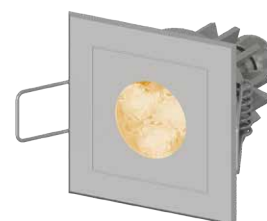

BASIK Q

L02.

Polished, decorated aluminium recessed square light with powerful LEDs suitable for decorative lighting of residential and retail environments. Choice of secondary optics. Can be flush fitted indoors and outdoors if partially protected. Flush-mounted with springs.

Power LED CRI>80

Power: 2,4W@350mA - 3,6W@500mA

Lumen: 150Lm@350mA - 210Lm@500mA

350mA - 500mA constant current power supply

Series connection, 50 cm cable

MADE IN ITALY

BASIC CODES

L02.

FINISHES

- ☐ 1 White
- ☒ 2 Matt black
- ☐ 5 Gloss aluminium
- ☐ 6 Chrome
- ☐ 7 Brushed aluminium

LIGHT BEAM

- ☒ 15 15°
- ☐ 25 25°
- ☐ 35 35°

LED COLOUR

- ☒ **AM** "Wine" Amber
- Approved by CIVC

POWER

- ☒ **3** 3x0,8W - 350mA - 150 lm
- ☐ **5** 3x1,2W - 500mA - 210 lm

Code example:

BASIK Q + Brushed aluminium + 15° light beam + "Wine" Amber + 2,4W = Code: L02.715AM3