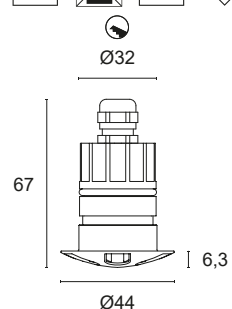

MADE IN ITALY