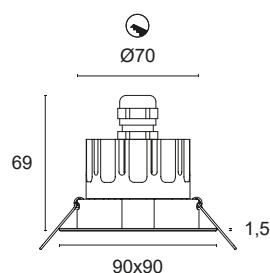

MADE IN ITALY