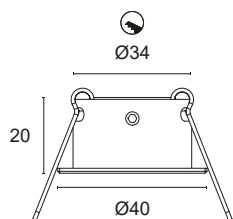

MADE IN ITALY