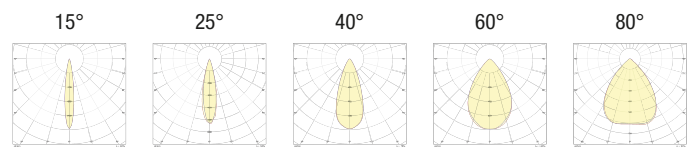

BASIC CODES

L9Q.

FINISHES

- ☐ 1 White
- ☐ 2 Matt black
- ☐ 3 Brushed gold
- ☐ 6 Chrome
- ☐ 7 Brushed aluminium
- ☐ 8 Transparent
- ☐ 9 Polished gold

LIGHT BAND

- ☐ 15 15°
- ☐ 25 25°
- ☐ 40 40°
- ☐ 60 60°
- ☐ 80 80°

LED COLOUR

- ☒ **AM** "Wine" Amber
- Approved by CIVC

POWER

- **3** 1x0.8W - 350mA - 50 lm
- **5** 1x1,2W - 500mA - 70 lm

Code example:

EOS Q + Brushed aluminium + 15° light beam + "Wine" Amber + 0,8W = Code: L9Q.715AM3