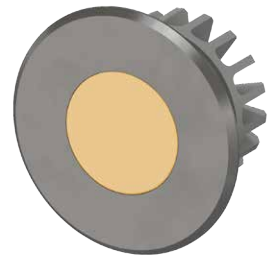

ACSO 3

L603.

Flush-fitted in polished 304 stainless steel with power LED for accent or step marker lighting. Asymmetrical optics. Can be fitted in the floor indoors and outdoors, mounting with formwork.

Power LED CRI>80

Power: 0,8W@350mA - 1,2W@500mA

Lumen: 50lm@350mA - 70lm@500mA

350mA - 500mA constant current power supply

Series connection, 50 cm cable

MADE IN ITALY

BASIC CODES

L603.

LIGHT BEAM

40 40° Asymmetric

GLASS

T Transparent

LED COLOUR

AM "Wine" Amber

Approved by CIVC

POWER

3 1x0,8W - 350mA - 50 lm

5 1x1,2W - 500mA - 70 lm

Code example:

ACSO 3 + 40° light beam + Transparent glass + "Wine" Amber + 0,8W = Code: L603.40AMC3