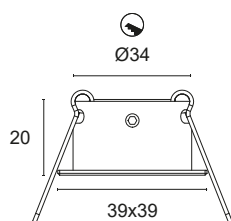

MADE IN ITALY