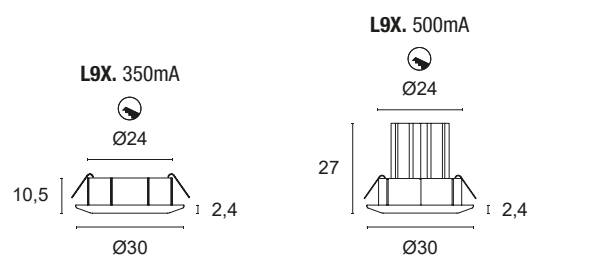

BASIC CODES

L9X.

FINISHES

- ☐ 1 White
- ☐ 6 Chrome
- ☐ 7 Brushed aluminium
- ☐ 8 Transparent

LIGHT BAND

- ☒ 00 120°

LED COLOUR

1. ☒ AM "Wine" Amber
2. Approved by CIVC

POWER

- **3** 1x0.8W - 350mA - 50 lm
- **5** 1x1,2W - 500mA - 70 lm

Code example:

MINI VESTA + White + 120° light beam + "Wine" Amber + 0,8W = Code: L9X.100AM3