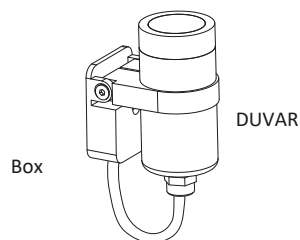

DEHO AND DARDO FORMWORK

Thermoplastic formwork for DEHO and DARDO series models for use during installation. Can be installed in brick walls or floors. Necessary for correct installation.

Position the formwork with the top flush with the wall or floor. Apply the supplied cap to prevent foreign bodies from entering the interior. Make sure there is adequate drainage under the formwork.

Check that the formwork does not move when laying the screed. Route the electrical cable from the formwork to the shaft. Close the formwork with the cap provided.

After plastering, remove the cap and connect the electricals according to the product sheet, check that it works properly and insert it into the formwork with light pressure.

DEHO AND DARDO SERIES RING

Aluminium ring for DEHO and DARDO series models for use during flush fitting in plasterboard.

Place the ring in the spotlight.

Secure the ring with the supplied grub screws.

Drill the plasterboard to the indicated size and insert the spotlight into the hole.

DUVAR BASE AND STAKE

Mounting systems for DUVAR projector, necessary for correct installation.

Box