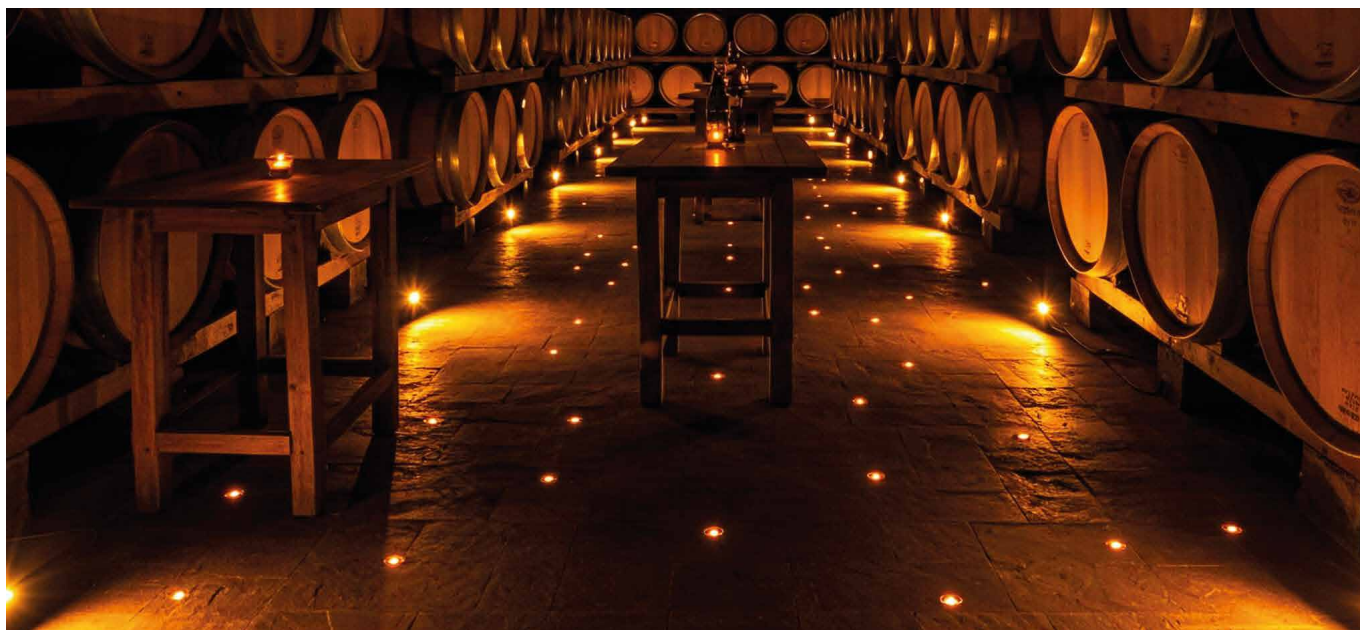

HALISSA

L30Q.

Flush-fitted in polished 304 stainless steel with power LED for accent, decoration, courtesy or step marker lighting. Choice of secondary optics. Can be fitted in the floor, wall or in plasterboard indoors and outdoors. Mounting with formwork.

Power LED CRI>80

Power: 0,8W@350mA

Lumen: 50Lm@350mA

350mA constant current power supply

Series connection, 50 cm cable

MADE IN ITALY