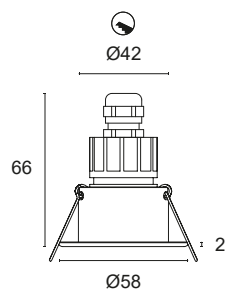

Power LED CRI>80

Power: 2,4W@350mA - 3,6W@500mA

Lumen: 150Lm@350mA - 210Lm@500mA

350mA - 500mA constant current power supply

Series connection, 50 cm cable

 **MADE IN ITALY**