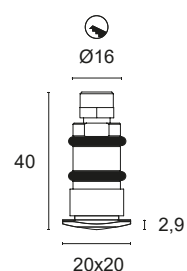

MADE IN ITALY