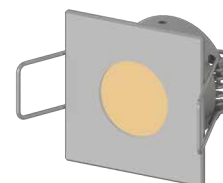

EOS METAL Q

L9QM.

Flush-fitted in polished aluminium with power LED for accent, decoration and courtesy lighting. Choice of secondary optics, can be installed indoors. Flush-mounted with springs.

Power LED CRI>80
Power: 1,2W@500mA
Lumen: 70Lm@500mA
500mA constant current power supply
Series connection, 50 cm cable

MADE IN ITALY

BASIC CODES

L95QM.

FINISHES

- ☐ 1 White
- ☐ 2 Matt black
- ☐ 5 Gloss aluminium
- ☐ 7 Brushed aluminium

LIGHT BAND

- ☐ 10 10°
- ☐ 35 35°
- ☐ 60 60°

LED COLOUR

1. ☒ **AM** "Wine" Amber
2. Approved by CIVC

Code example:

EOS METAL Q + Brushed aluminium + 40° light beam + "Wine" Amber = Code: L9QM.740AM