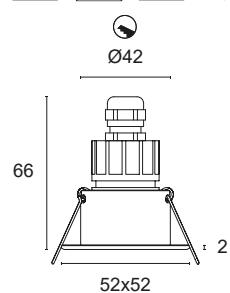

Power LED CRI>80

Power: 2,4W@350mA - 3,6W@500mA

Lumen: 150Lm@350mA - 210Lm@500mA

350mA - 500mA constant current power supply

Series connection, 50 cm cable

 **MADE IN ITALY**