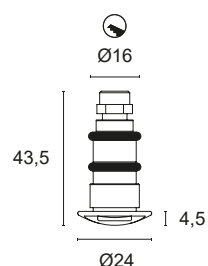

MADE IN ITALY