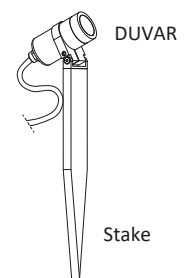

# DUVAR BASE AND STAKE

Mounting systems for DUVAR projector, necessary for correct installation.

Fixing base

Box

PDH235

Fixing stake

Stake