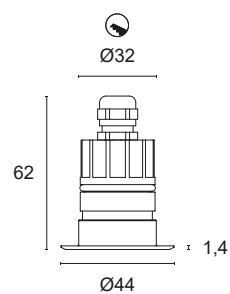

MADE IN ITALY