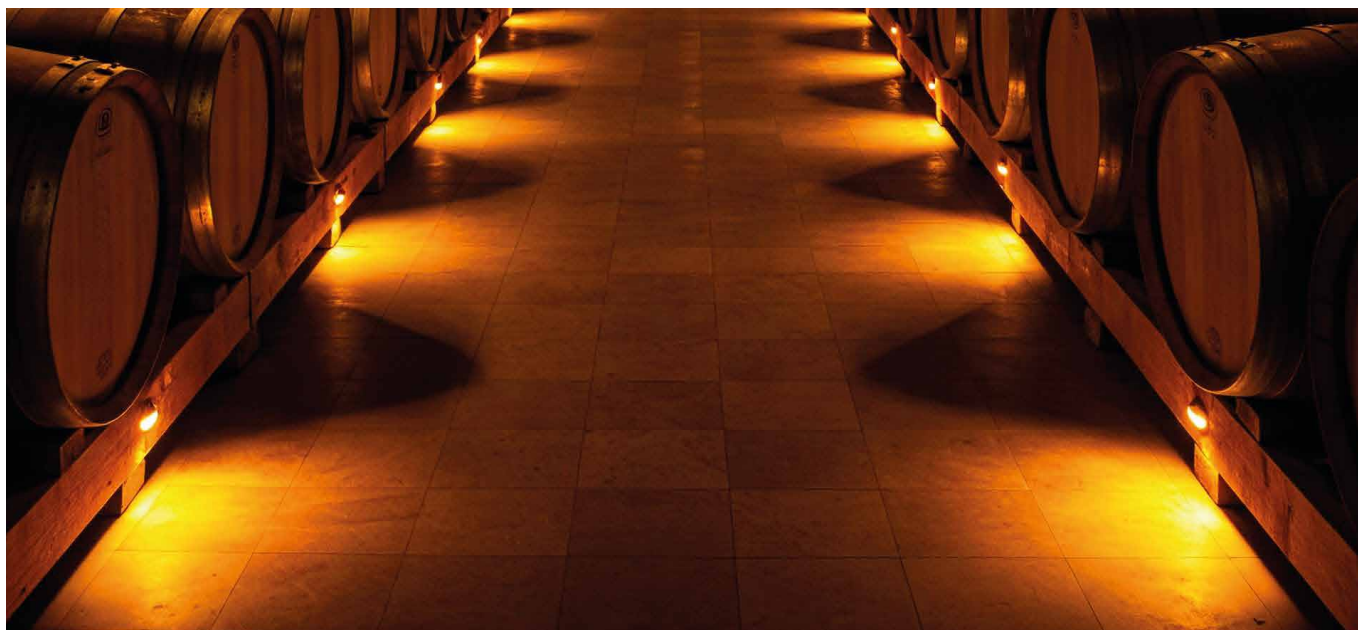

DEHO 3

L403.

Flush-fitted in polished 304 stainless steel for accent, decoration, courtesy or step marker lighting. Anti-glare radial diffuser, can be installed indoors and outdoors. Mounting with formwork for brickwork.

Power LED CRI>80

Power: 0,8W@350mA - 1,2W@500mA

Lumen: 50Lm@350mA - 70Lm@500mA

350mA - 500mA constant current power supply

Series connection, 50 cm cable