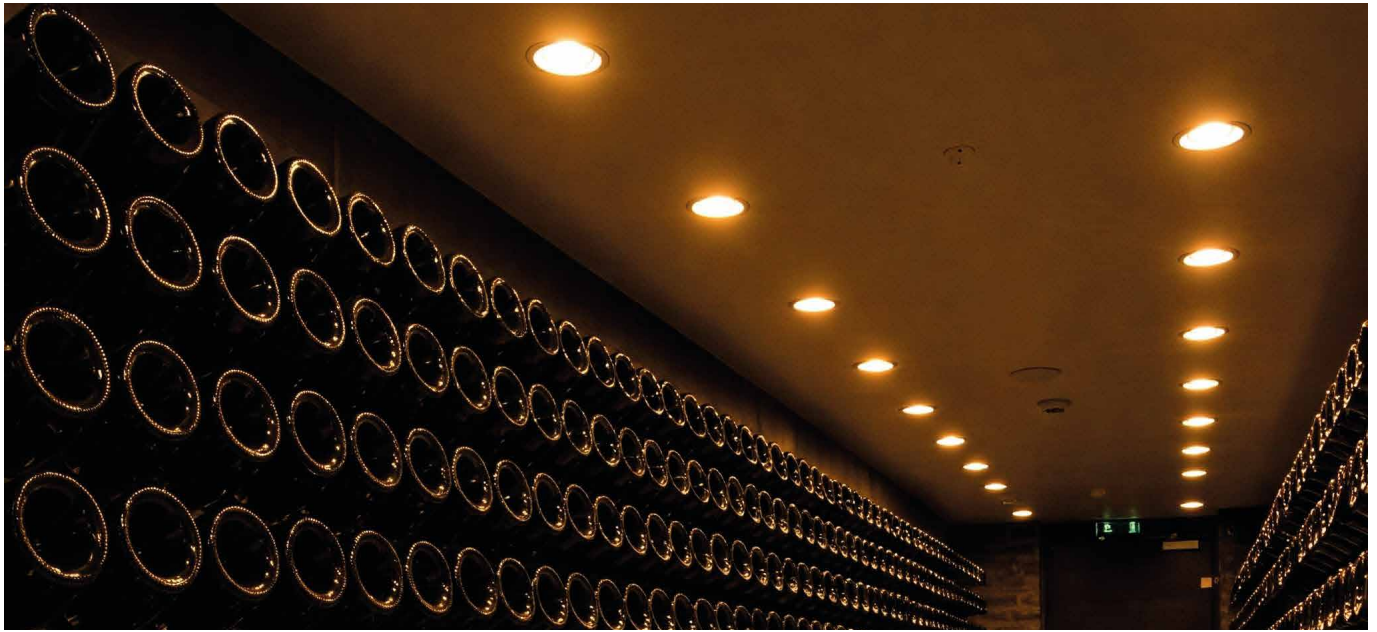

# BIONIK 1

L21.

Polished, decorated aluminium recessed light with powerful LEDs suitable for decorative lighting of residential and retail environments. Choice of secondary recessed optics. Can be flush fitted indoors and outdoors if partially protected. Flush-mounted with springs.