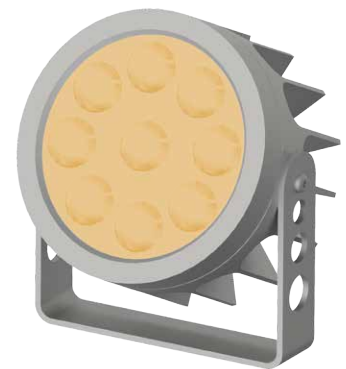

ZEPPELIN

L06.

Directional projector in anticorrosive anodised or decorated aluminium with power LED source. Suitable for primary and decorative lighting of architectural facades, gardens and monuments. Choice of secondary optics, can be installed indoors and outdoors. Screw mounting on bracket.

Power LED CRI>80

Power: 7,2W@350mA - 10,8W@500mA

Lumen: 450Lm@350mA - 630Lm@500mA

350mA - 500mA constant current power supply

Series connection, 50 cm cable

MADE IN ITALY

BASIC CODES

L06.

FINISHES

- **2** Matt black
- **7** Brushed aluminium

LIGHT BEAM

- **10** 10°
- **35** 35°
- **60** 60°
- **80** 80°

LED COLOUR

- **AM** "Wine" Amber

Approved by
C I V C

POWER

- **3** 9x0,8W - 350mA - 450 lm
- **5** 9x1,2W - 500mA - 630 lm

Code example:

ZEPPELIN + Matt black + 10° light beam + "Wine" Amber + 7,2W = Code: L06.210AM3