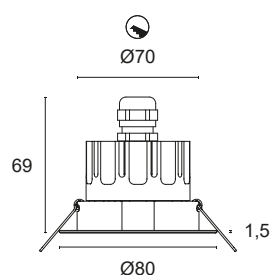

Power LED CRI>80

Power: 3,2W@350mA – 4,8W@500mA

Lumen: 200Lm@350mA – 280Lm@500mA

350mA - 500mA constant current power supply

Series connection, 50 cm cable

 MADE IN ITALY