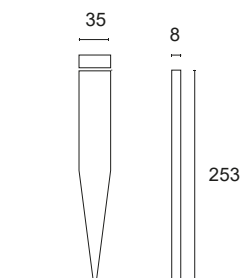

# DUVAR BASE AND STAKE

Mounting systems for DUVAR projector, necessary for correct installation.

Fixing base

Box

PDH235

Fixing stake

Stake