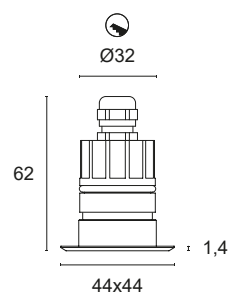

MADE IN ITALY