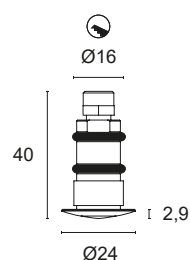

MADE IN ITALY