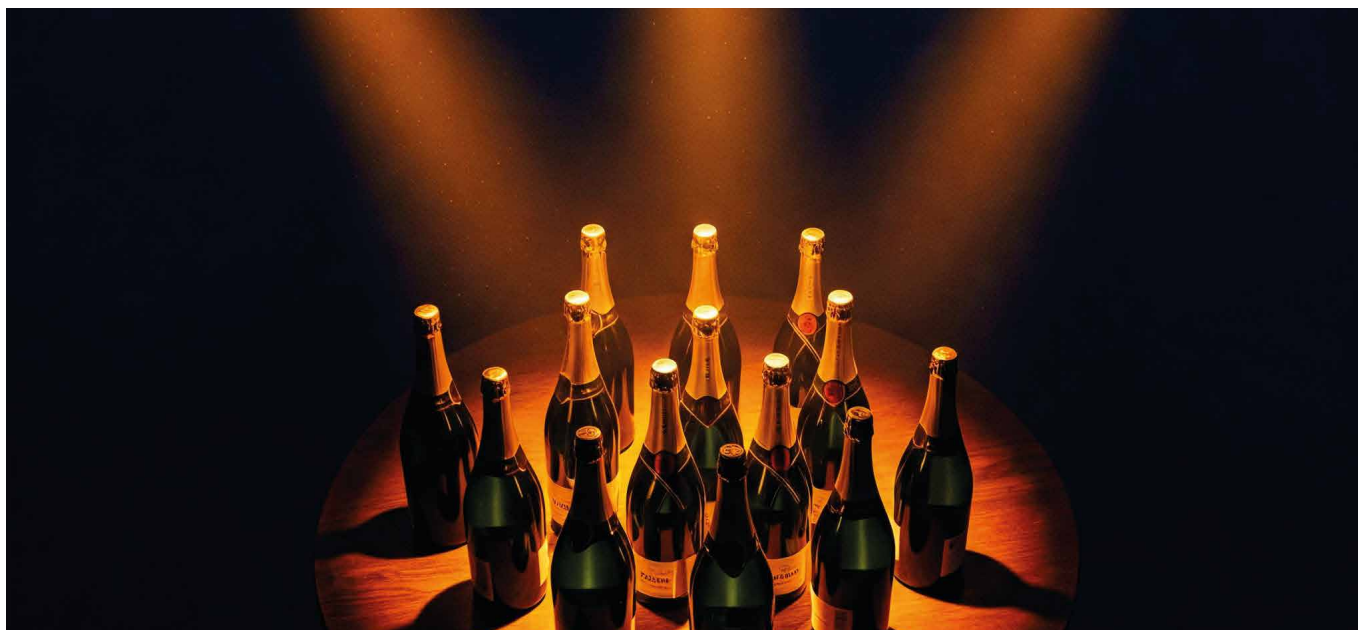

REM RG32.

Ø32mm decorated aluminium directional projector decorated with power LEDs for spot, decorative, reading or courtesy lighting. Choice of secondary optics, can be installed indoors. Mounting with concealed insert.

Power LED CRI>80

Power: 1,2W@500mA - 3,6W@500mA

Lumen: 70Lm@500mA - 210Lm@500mA

500mA constant current power supply

Series connection, 50 cm cable