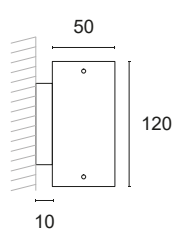

MADE IN ITALY