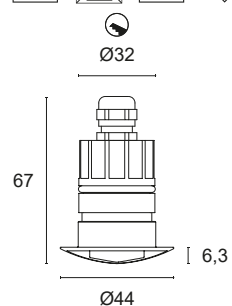

MADE IN ITALY