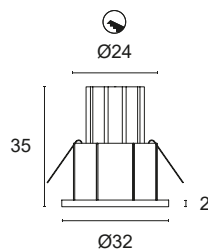

BASIC CODES

L95.

FINISHES

- ☐ 1 White
- ☐ 2 Matt black
- ☐ 3 Brushed gold
- ☐ 6 Chrome
- ☐ 7 Brushed aluminium
- ☐ 8 Transparent
- ☐ 9 Polished gold

LIGHT BAND

- ☐ 15 15°
- ☐ 25 25°
- ☐ 40 40°
- ☐ 60 60°
- ☐ 80 80°

LED COLOUR

- ☐ **AM** "Wine" Amber
- Approved by CIVC

POWER

- **3** 1x0.8W - 350mA - 50 lm
- **5** 1x1,2W - 500mA - 70 lm

Code example:

EOS + Brushed aluminium + 15° light beam + "Wine" Amber + 0,8W = Code: L95.715AM3