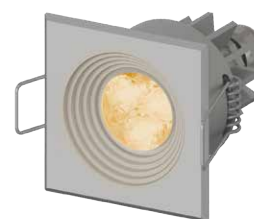

BIONIK Q

L22.

Polished, decorated aluminium recessed square light with powerful LEDs suitable for decorative lighting of residential and retail environments. Choice of secondary recessed optics. Can be flush fitted indoors and outdoors if partially protected. Flush-mounted with springs.

Power LED CRI>80

Power: 2,4W@350mA - 3,6W@500mA

Lumen: 150Lm@350mA - 210Lm@500mA

350mA - 500mA constant current power supply

Series connection, 50 cm cable

MADE IN ITALY

BASIC CODES

L22.

FINISHES

- ☐ 1 White
- ☐ 2 Matt black
- ☐ 5 Gloss aluminium
- ☐ 6 Chrome
- ☐ 7 Brushed aluminium

LIGHT BEAM

- ☐ 15 15°
- ☐ 25 25°
- ☐ 35 35°

LED COLOUR

- ☐ AM "Wine" Amber
- Approved by CIVC

POWER

- ☐ 3 3x0,8W - 350mA - 150 lm
- ☐ 5 3x1,2W - 500mA - 210 lm

Code example:

BIONIK Q + Brushed aluminium + 15° light beam + "Wine" Amber + 2,4W = Code: L22.715AM3